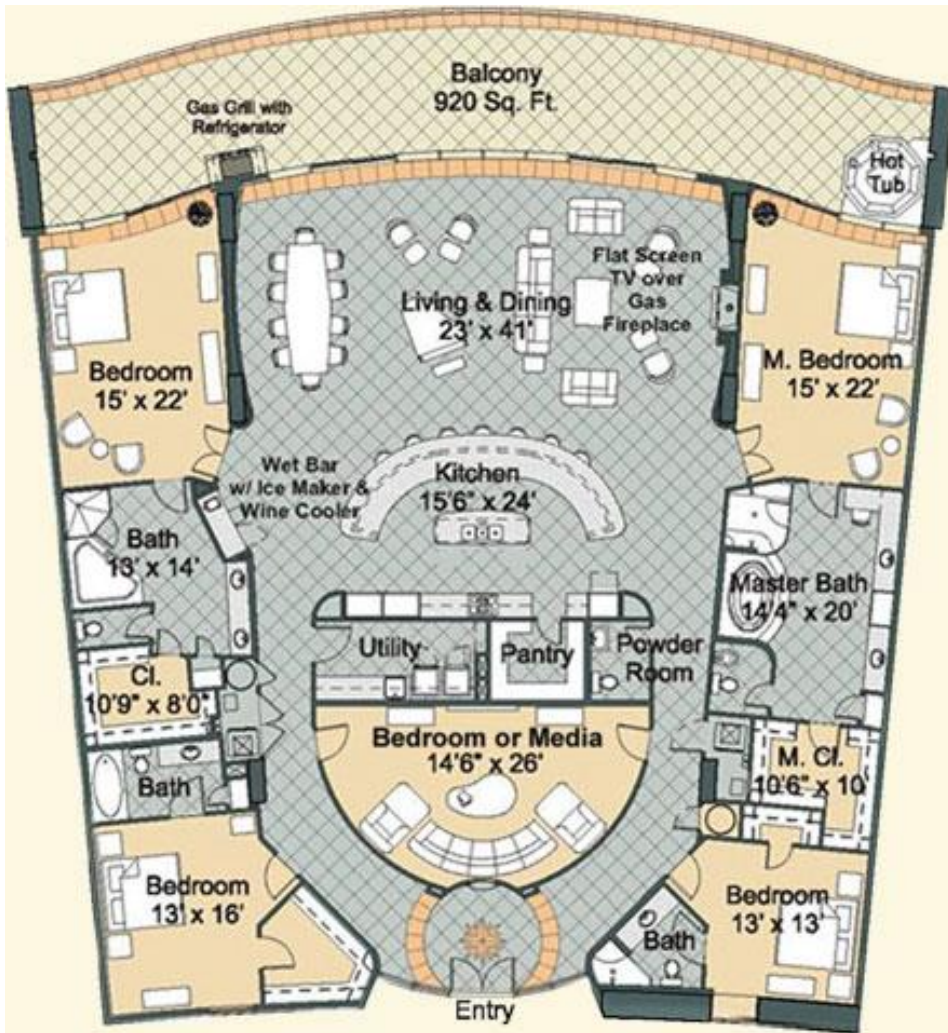

Turquoise Place Penthouse Interior Unit Plan

Penthouse Interior Unit Plan

Living 4,756 SF
Balcony 920 SF
Total 5,676 SF