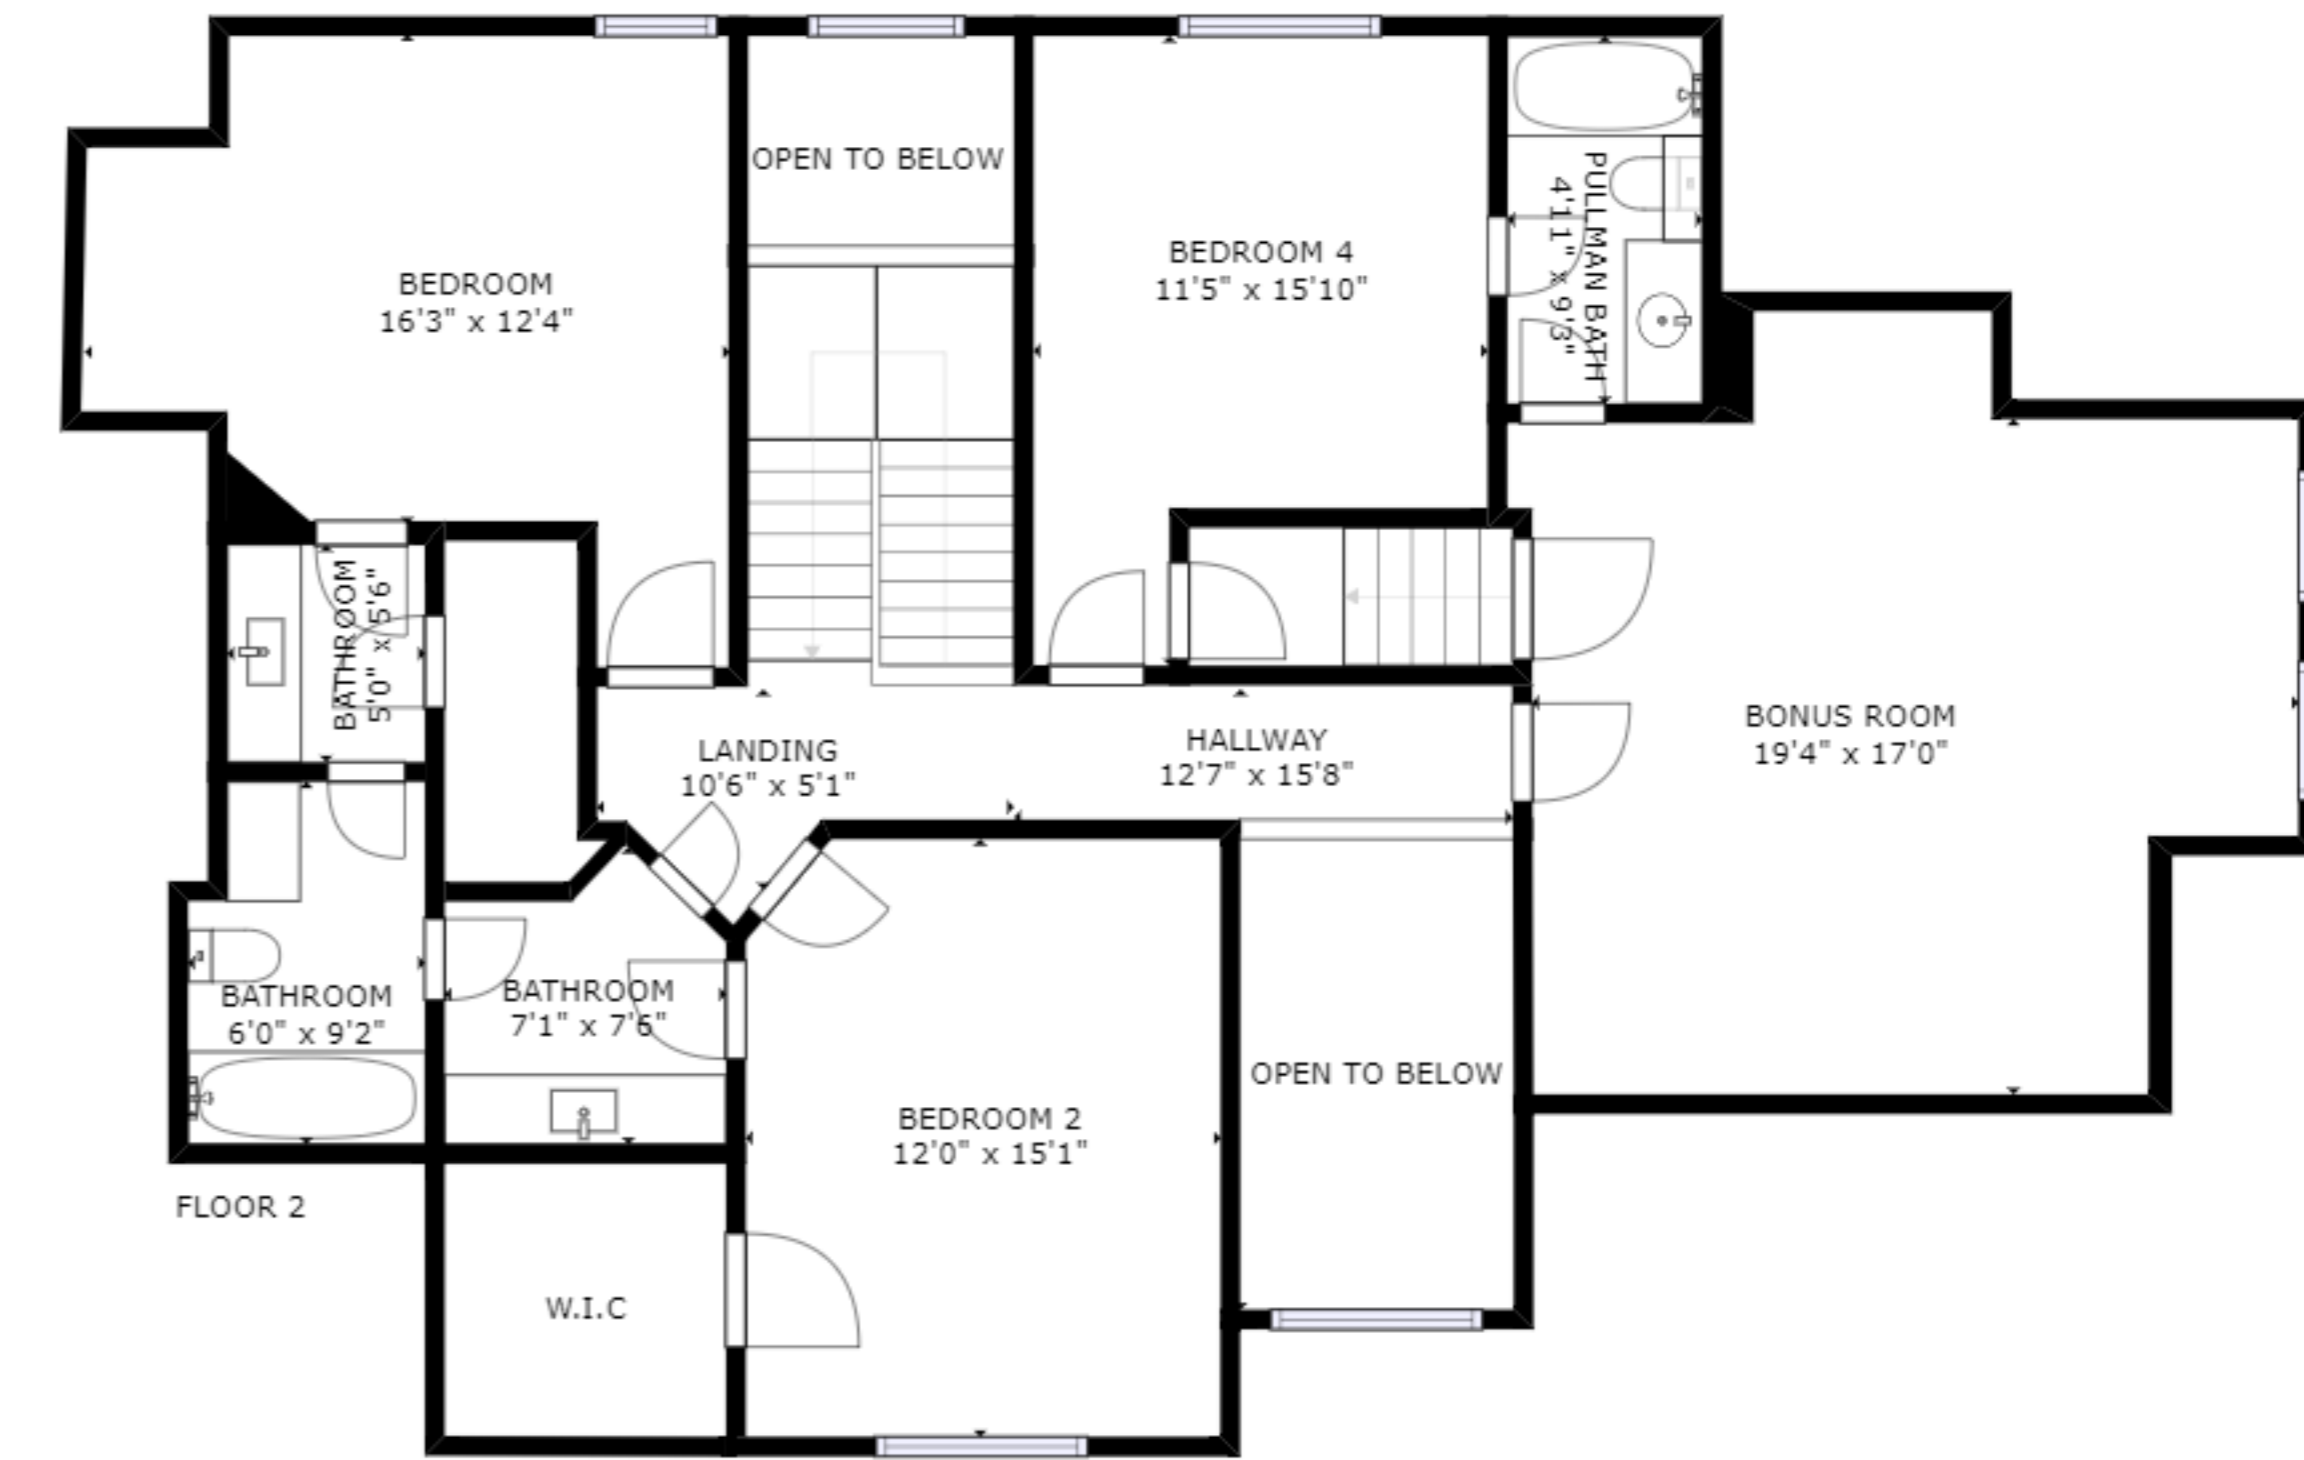

FLOOR 1

FLOOR 3

FLOOR 2

GROSS INTERNAL AREA
 FLOOR 1: 2751 sq ft, FLOOR 2: 1360 sq ft
 FLOOR 3: 366 sq ft, EXCLUDED AREAS:
 REDUCED HEADROOM BELOW 1.5M: 23 sq ft
 TOTAL: 4477 sq ft

SIZES AND DIMENSIONS ARE APPROXIMATE, ACTUAL MAY VARY.