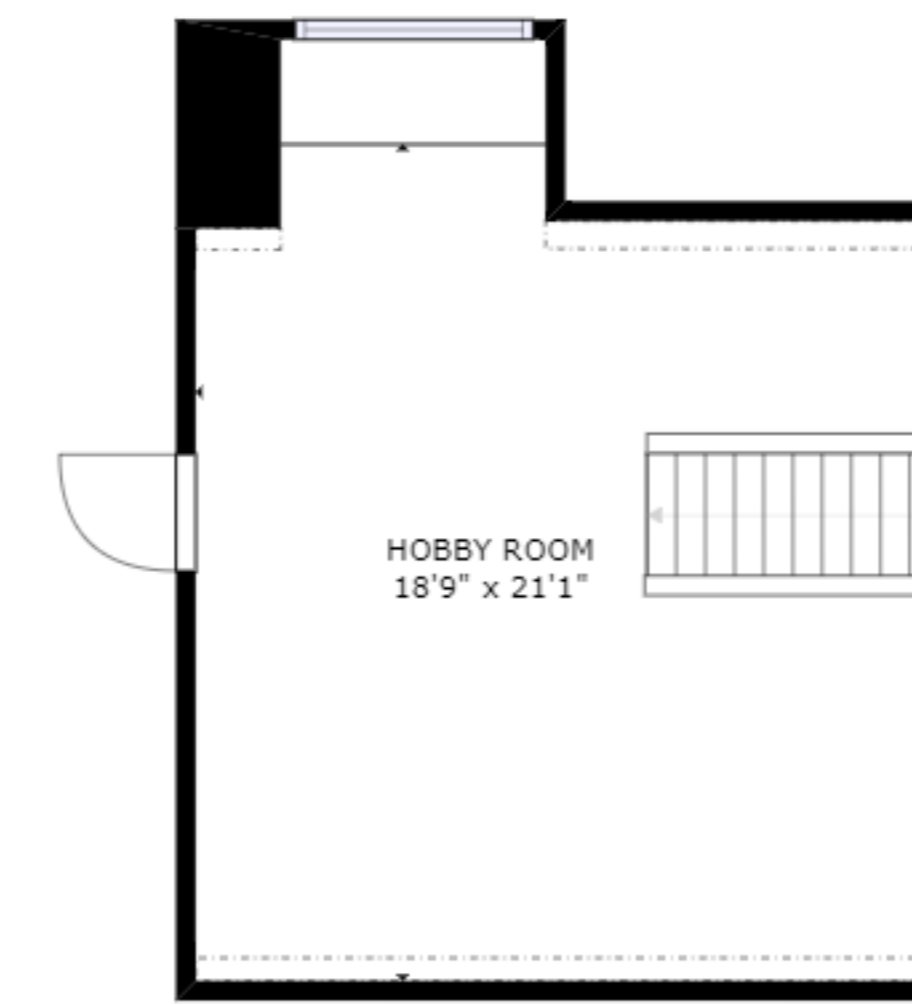

FLOOR 1

FLOOR 3

FLOOR 2

GROSS INTERNAL AREA
 FLOOR 1: 2751 sq ft, FLOOR 2: 1360 sq ft
 FLOOR 3: 366 sq ft, EXCLUDED AREAS:
 REDUCED HEADROOM BELOW 1.5M: 23 sq ft
 TOTAL: 4477 sq ft

SIZES AND DIMENSIONS ARE APPROXIMATE, ACTUAL MAY VARY.