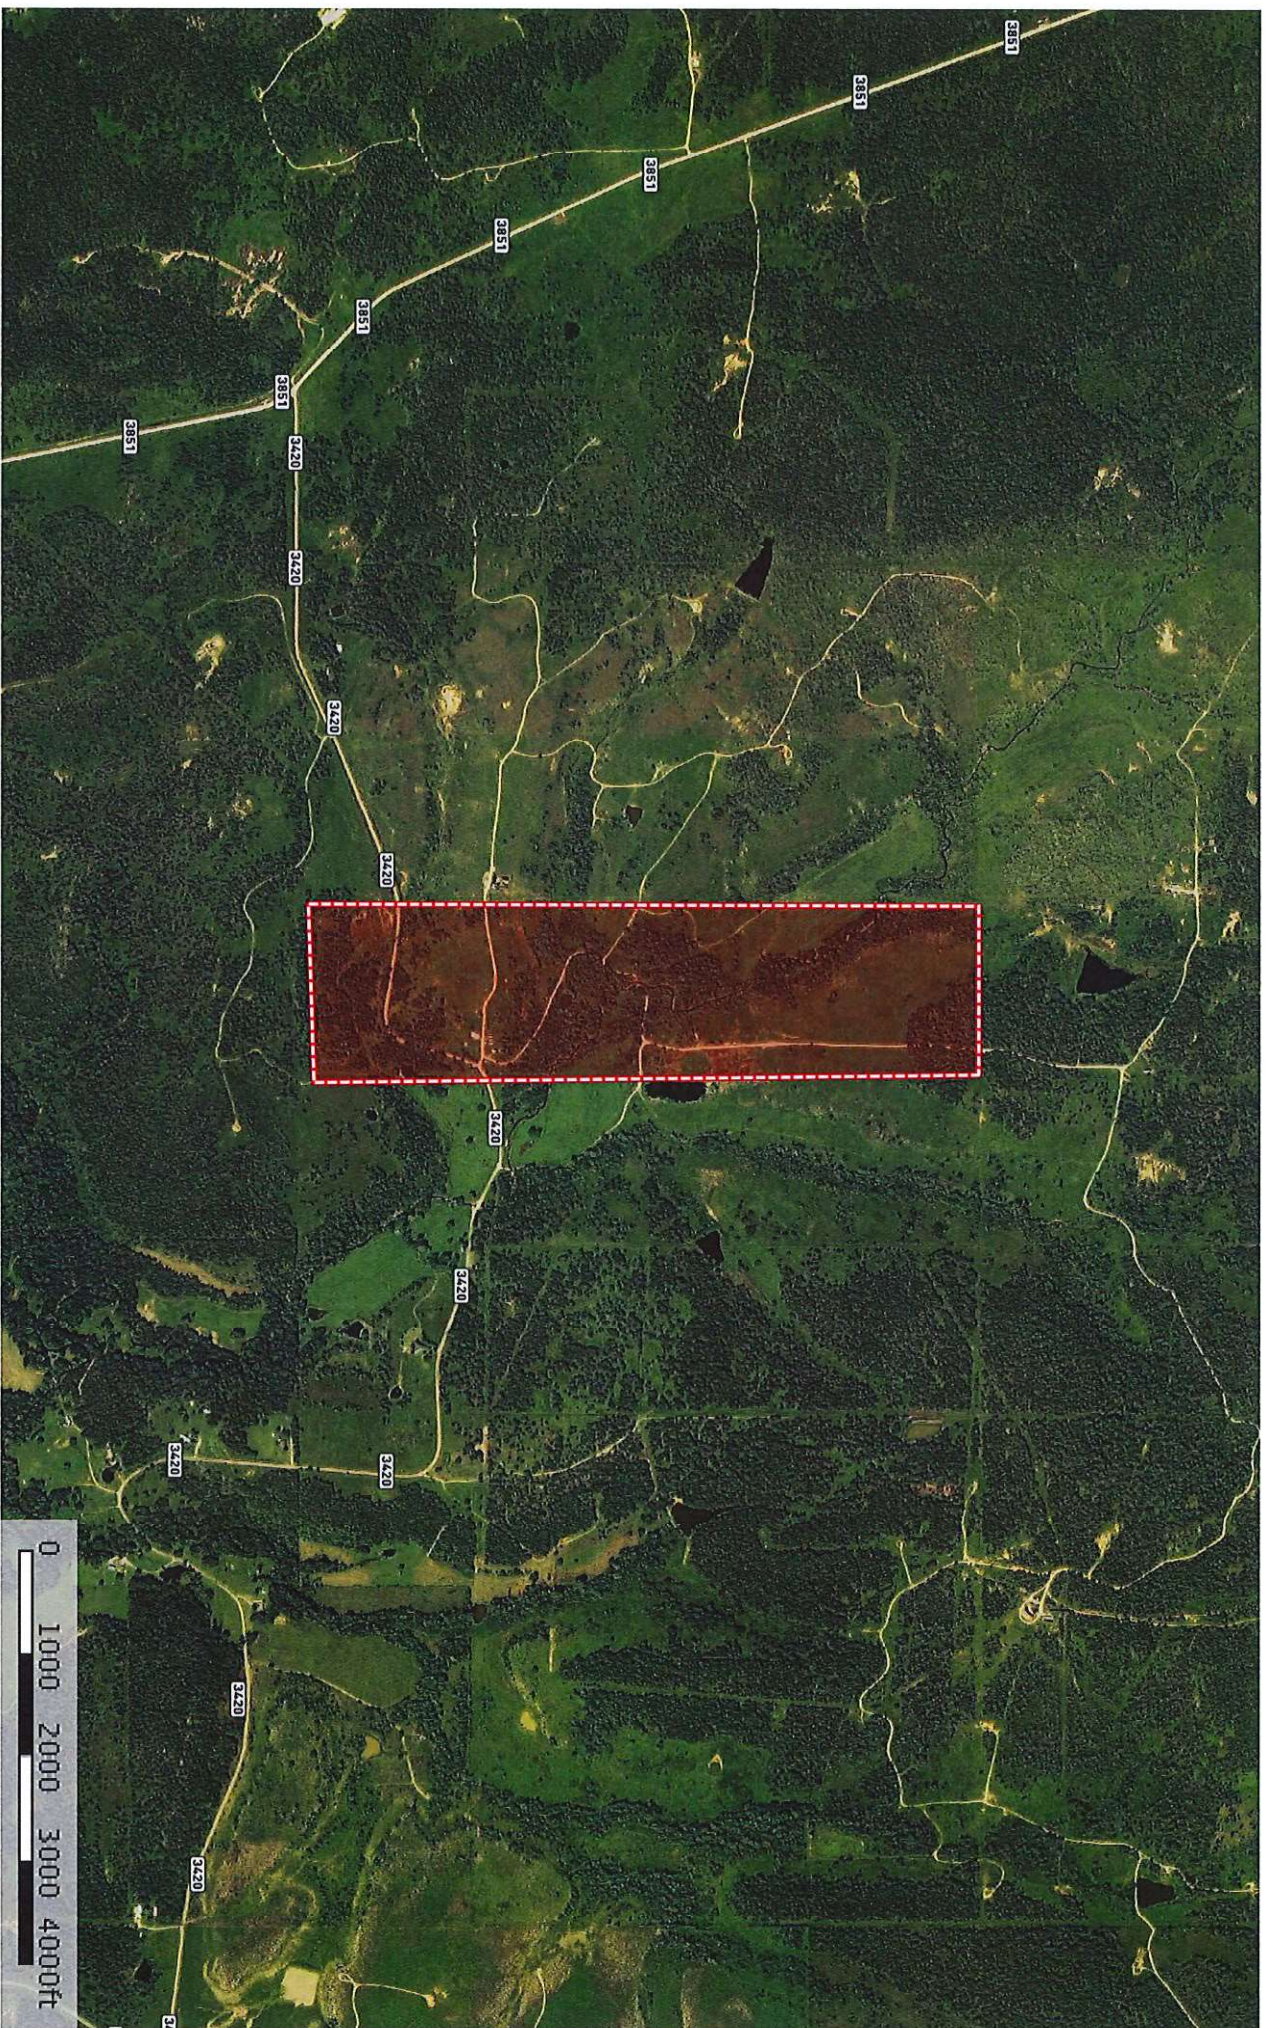

Bell, Milton & Cathy
Oklahoma, 160 AC +/-

Boundary

Sherman Shanklin
P: 918-273-2344 office 918-521-4696 cell

www.shanklinrealty.com

111 S. Ash St. Nowata, OK 74048

The information contained herein was obtained from sources deemed to be reliable. MapRight Services makes no warranties or guarantees as to the completeness or accuracy thereof.