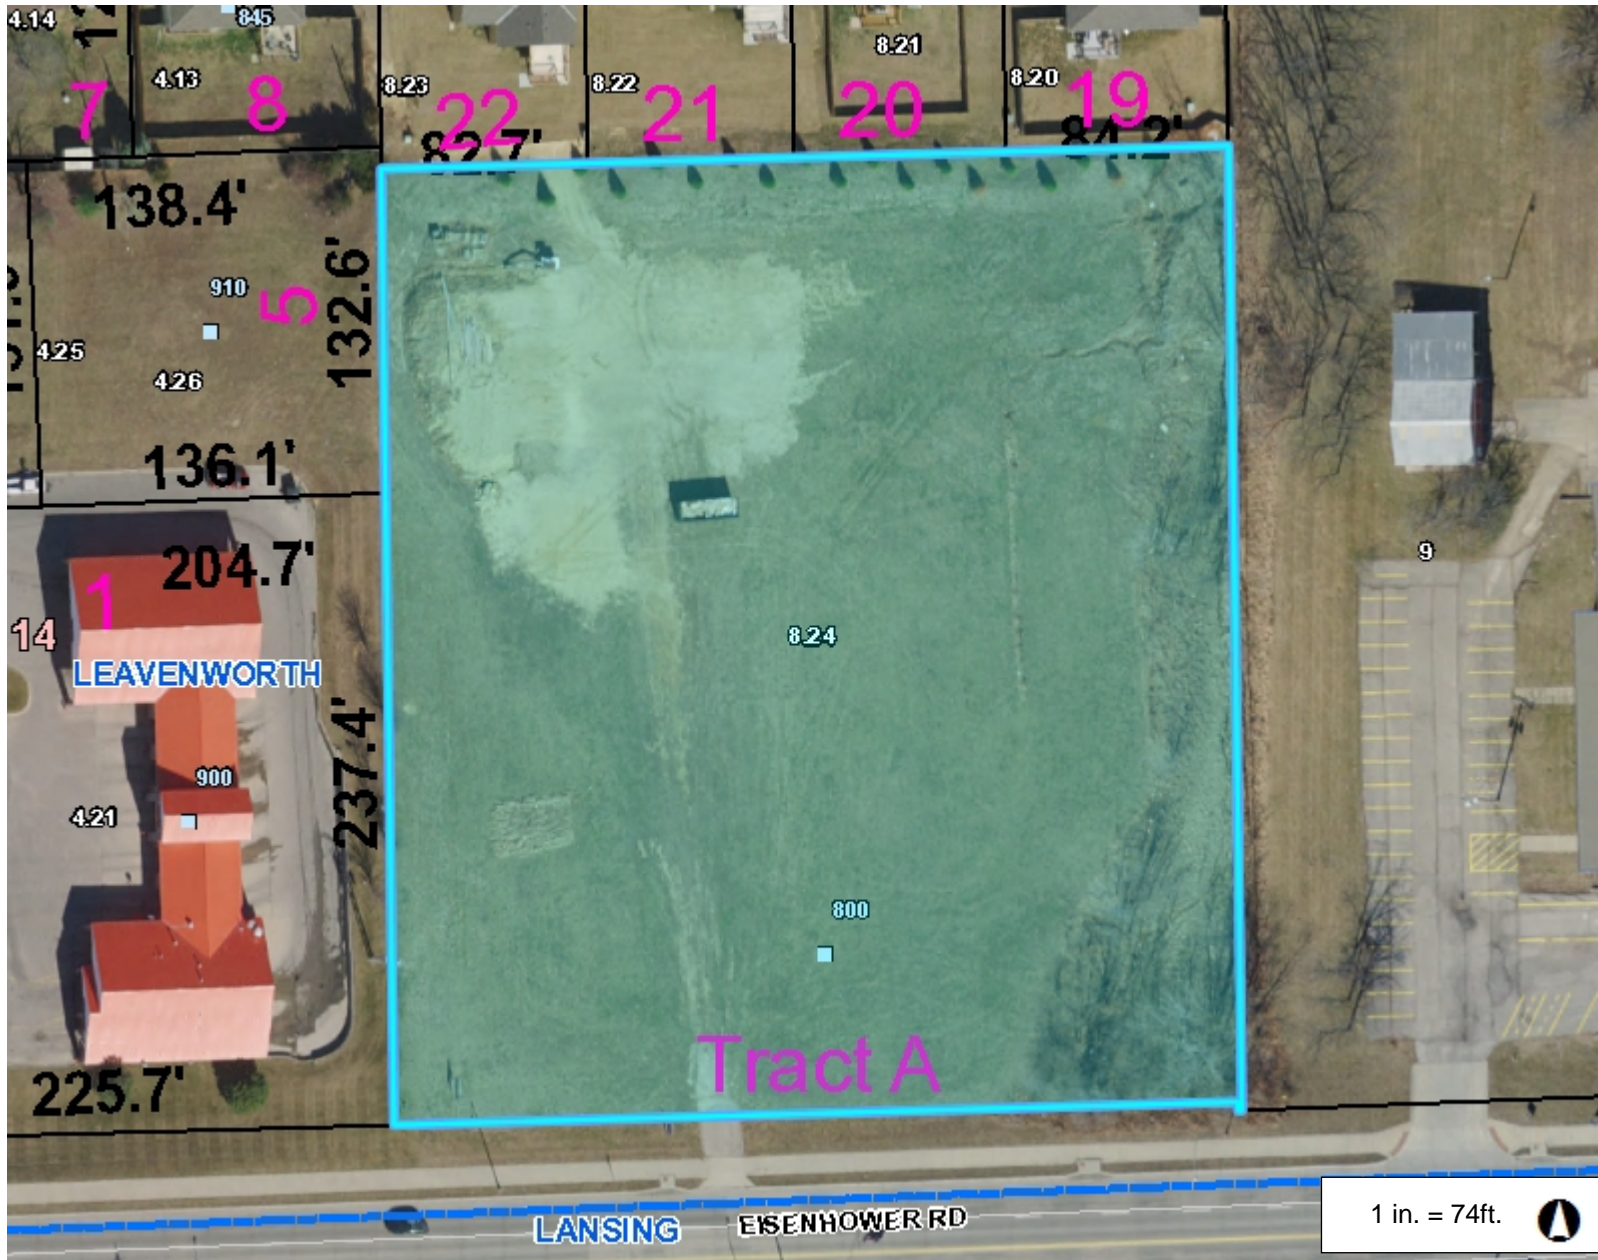

Tract A Pine Meadow Place GIS Print

Legend

- Address Point
- Parcel
- Parcel Number
- Lot Line
- City Limit Line
- Major Road
- <all other values>
- 70
- Road
- + Railroad
- Section
- Section Boundaries
- County Boundary

Notes

RE/MAX Integrity

148.8 0 74.41 148.8 Feet

This Cadastral Map is for informational purposes only. It does not purport to represent a property boundary survey of the parcels shown and shall not be used for conveyances or the establishment of property boundaries.
THIS MAP IS NOT TO BE USED FOR NAVIGATION