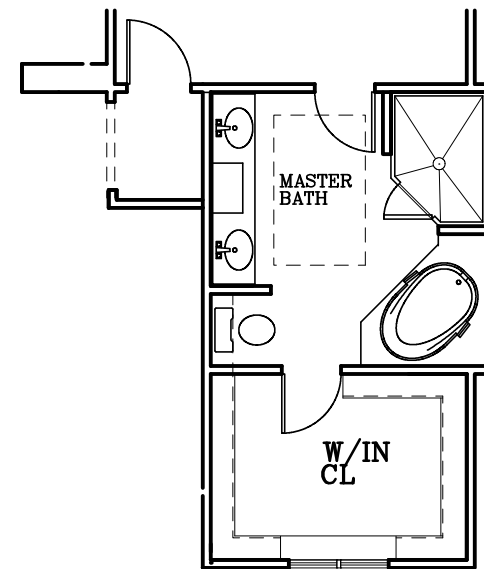

MAIN FLOOR PLAN
 AREA=1646 SQ FT

**OPTIONAL
 MASTER BATH PLAN**