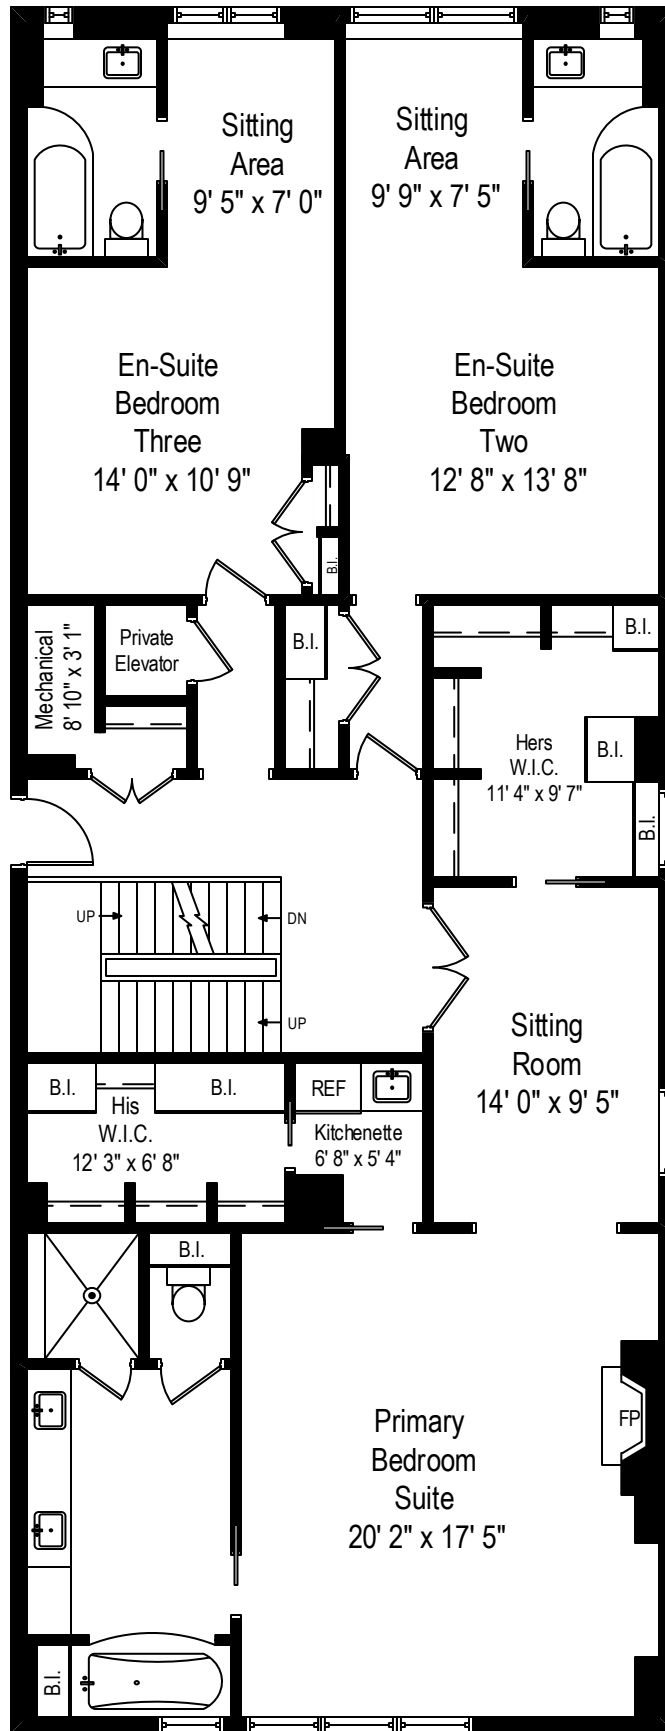

199 E Lake Shore #10W – Chicago, IL 60611

First Level

199 E Lake Shore #10W – Chicago, IL 60611

Second Level

All dimensions are approximate. This plan is for marketing purposes only.

199 E Lake Shore #10W – Chicago, IL 60611

Top Level