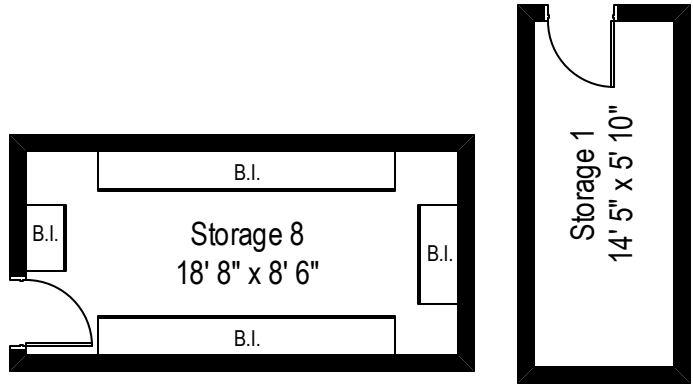

199 E Lake Shore #10W – Chicago, IL 60611

First Level

199 E Lake Shore #10W – Chicago, IL 60611

Second Level

All dimensions are approximate. This plan is for marketing purposes only.

199 E Lake Shore #10W – Chicago, IL 60611

Top Level