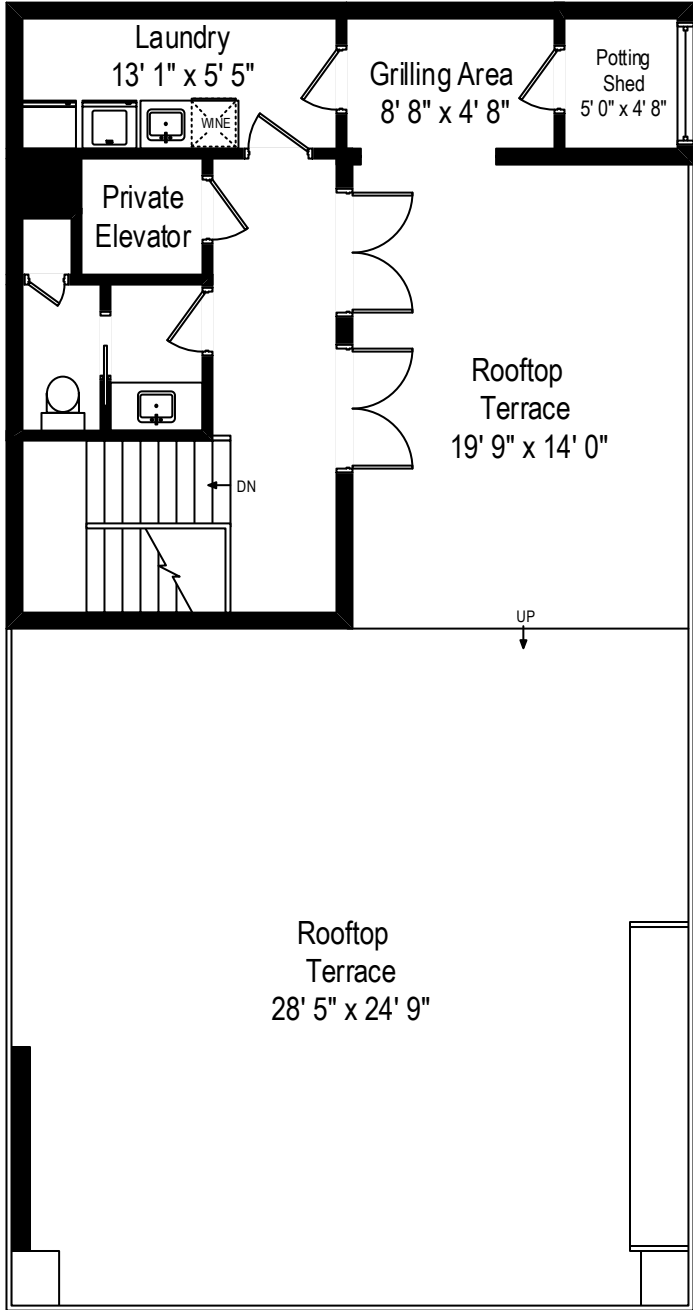

199 E Lake Shore #10W – Chicago, IL 60611

First Level

199 E Lake Shore #10W – Chicago, IL 60611

Second Level

All dimensions are approximate. This plan is for marketing purposes only.

199 E Lake Shore #10W – Chicago, IL 60611

Top Level