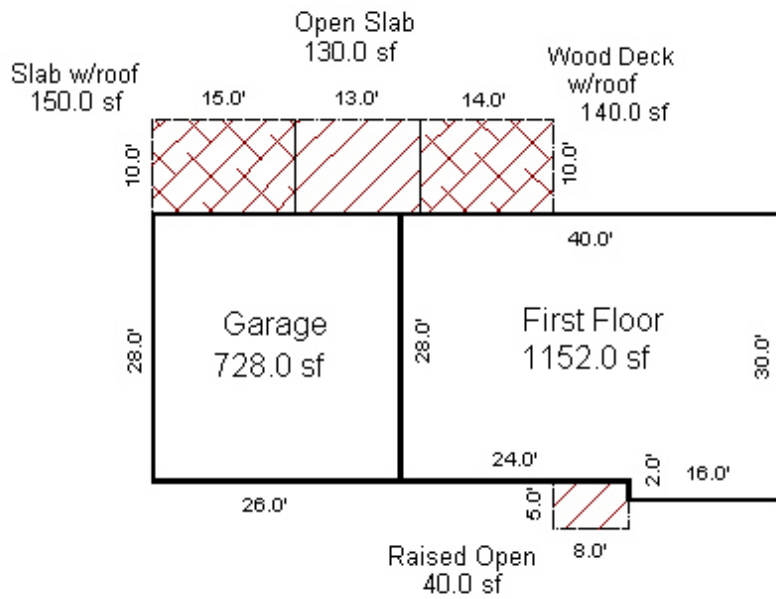

Filename  
D0172289.AXF

Parcel #  
03-005-0026

Sketch by Apex IV™