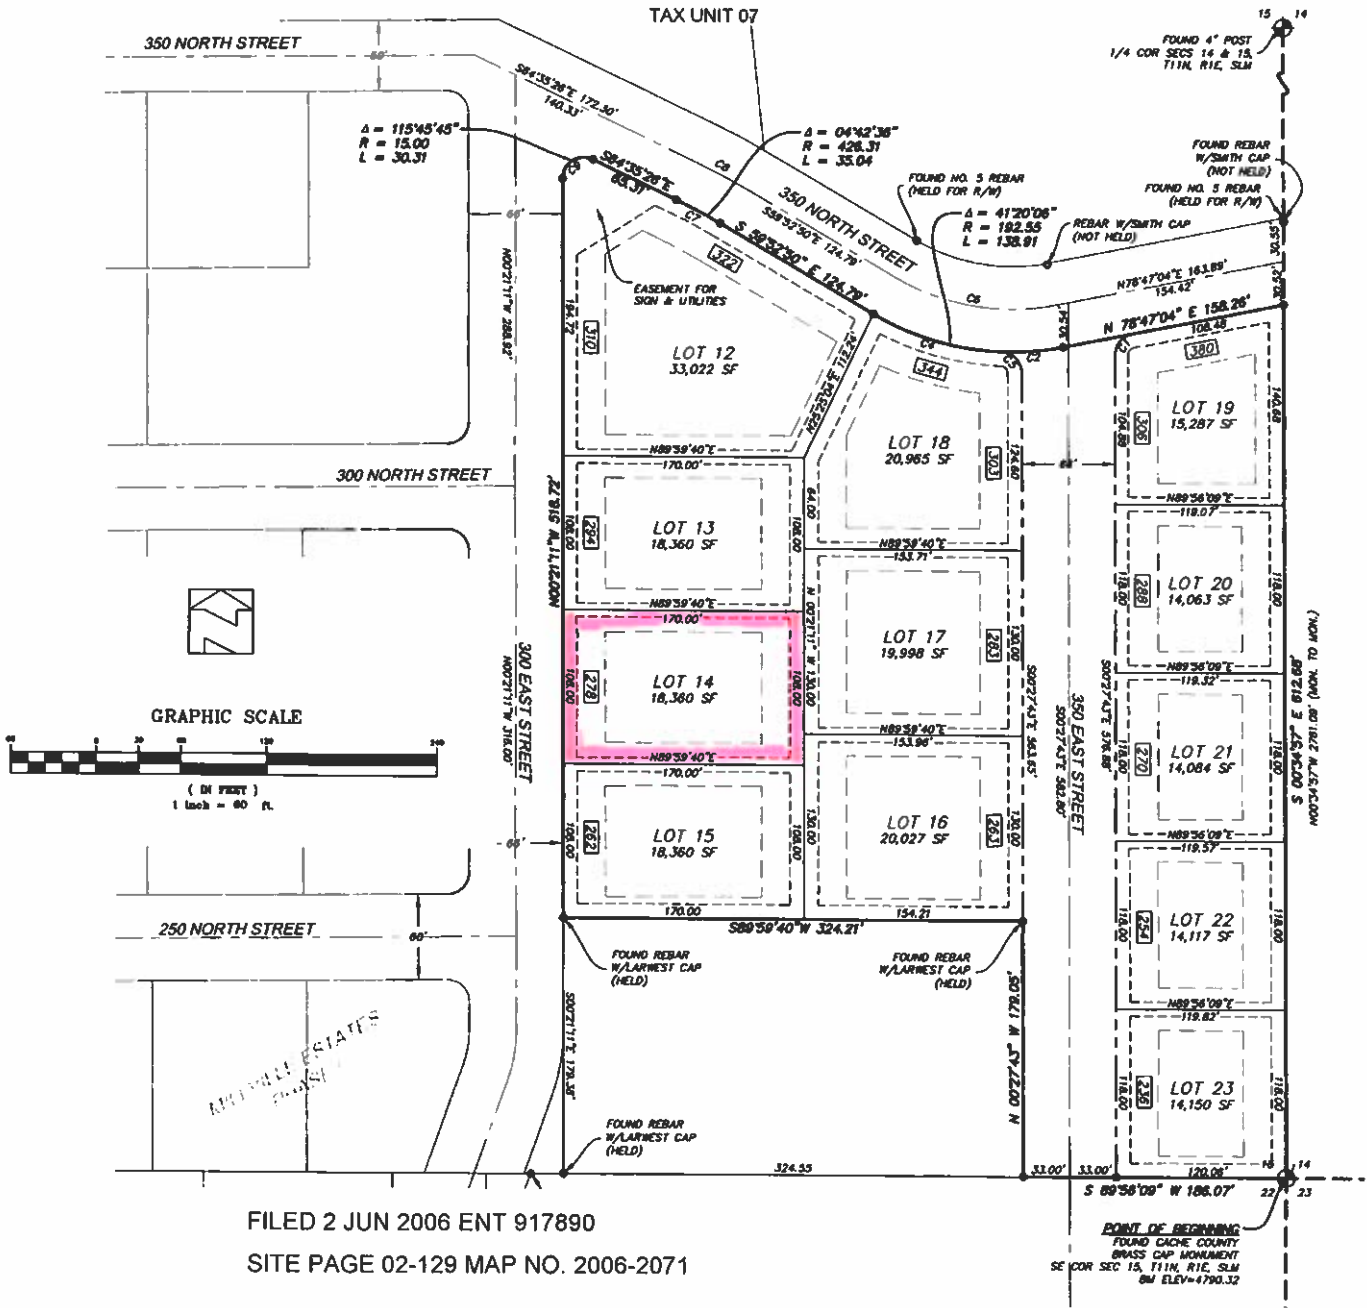

MILLVILLE ESTATES PHASE 2
 PART OF SE1/4 SEC. 15, T11N, R1E, SLM
 CITY OF MILLVILLE, COUNTY OF CACHE, STATE OF UTAH

02-193

-2-

Electronic Only

FILED 2 JUN 2006 ENT 917890
 SITE PAGE 02-129 MAP NO. 2006-2071