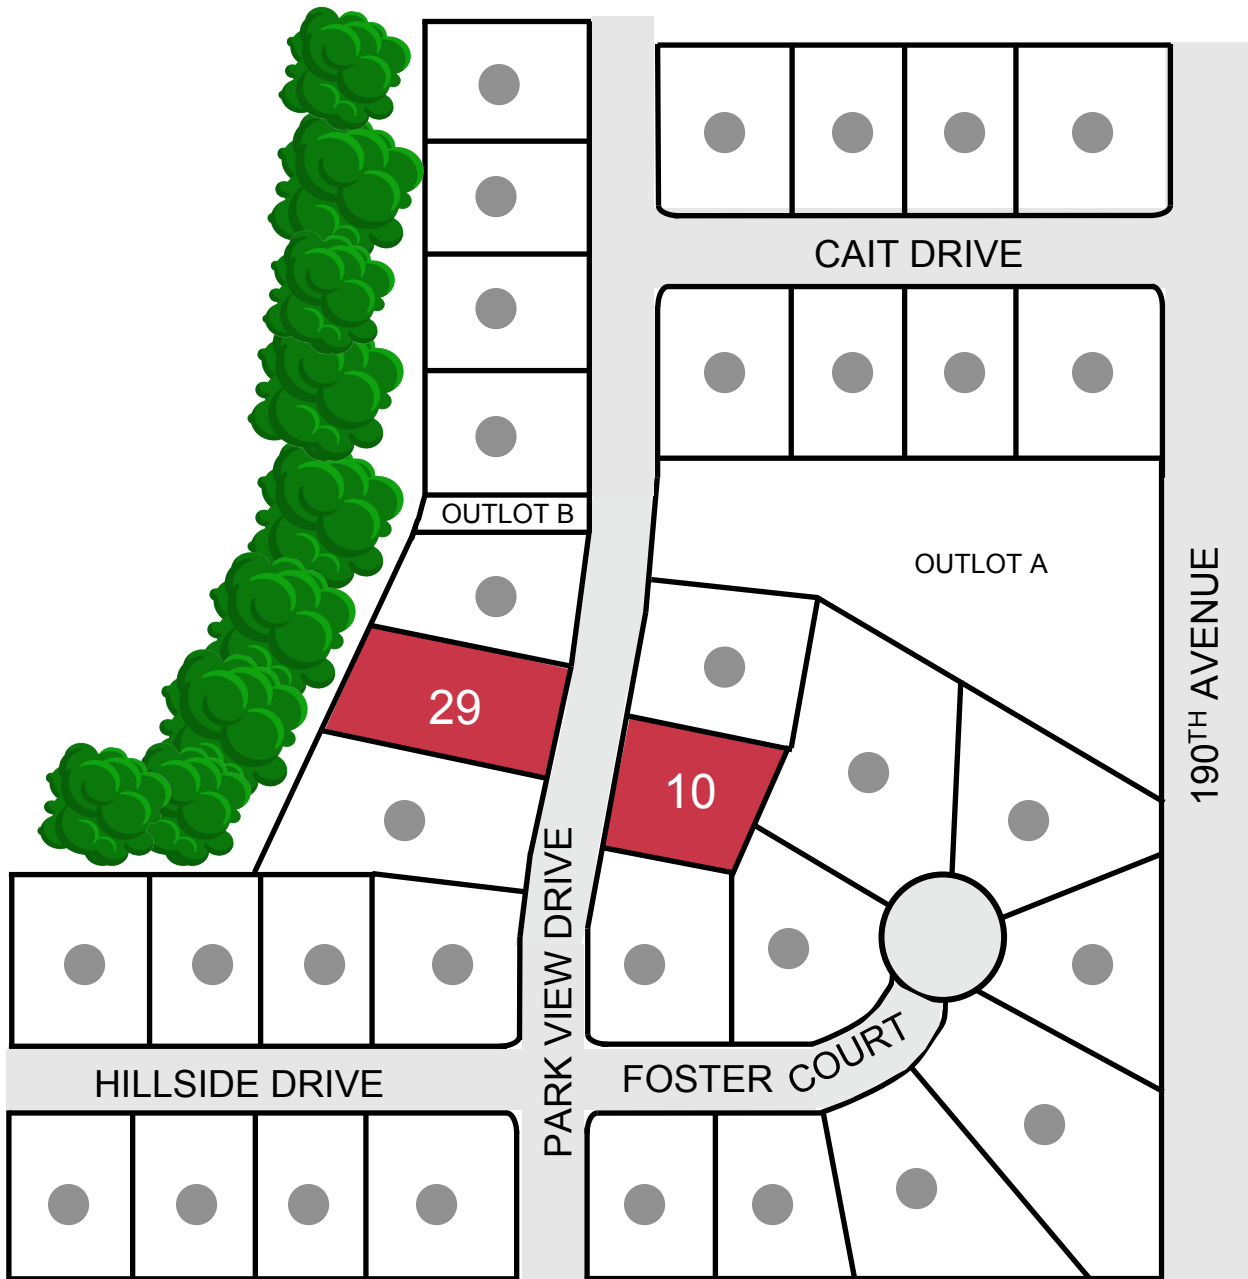

DEXTER ACRES SEVENTH ADDITION SCOTT COUNTY, IOWA

LOT AVAILABLE
 LOT SOLD
 trees are decorative only

DIRECTIONS

North on Veterans Highway 61 to Scott County Park Rd.
 Right on Scott County Park Rd.
 Subdivision is .5 mile on right