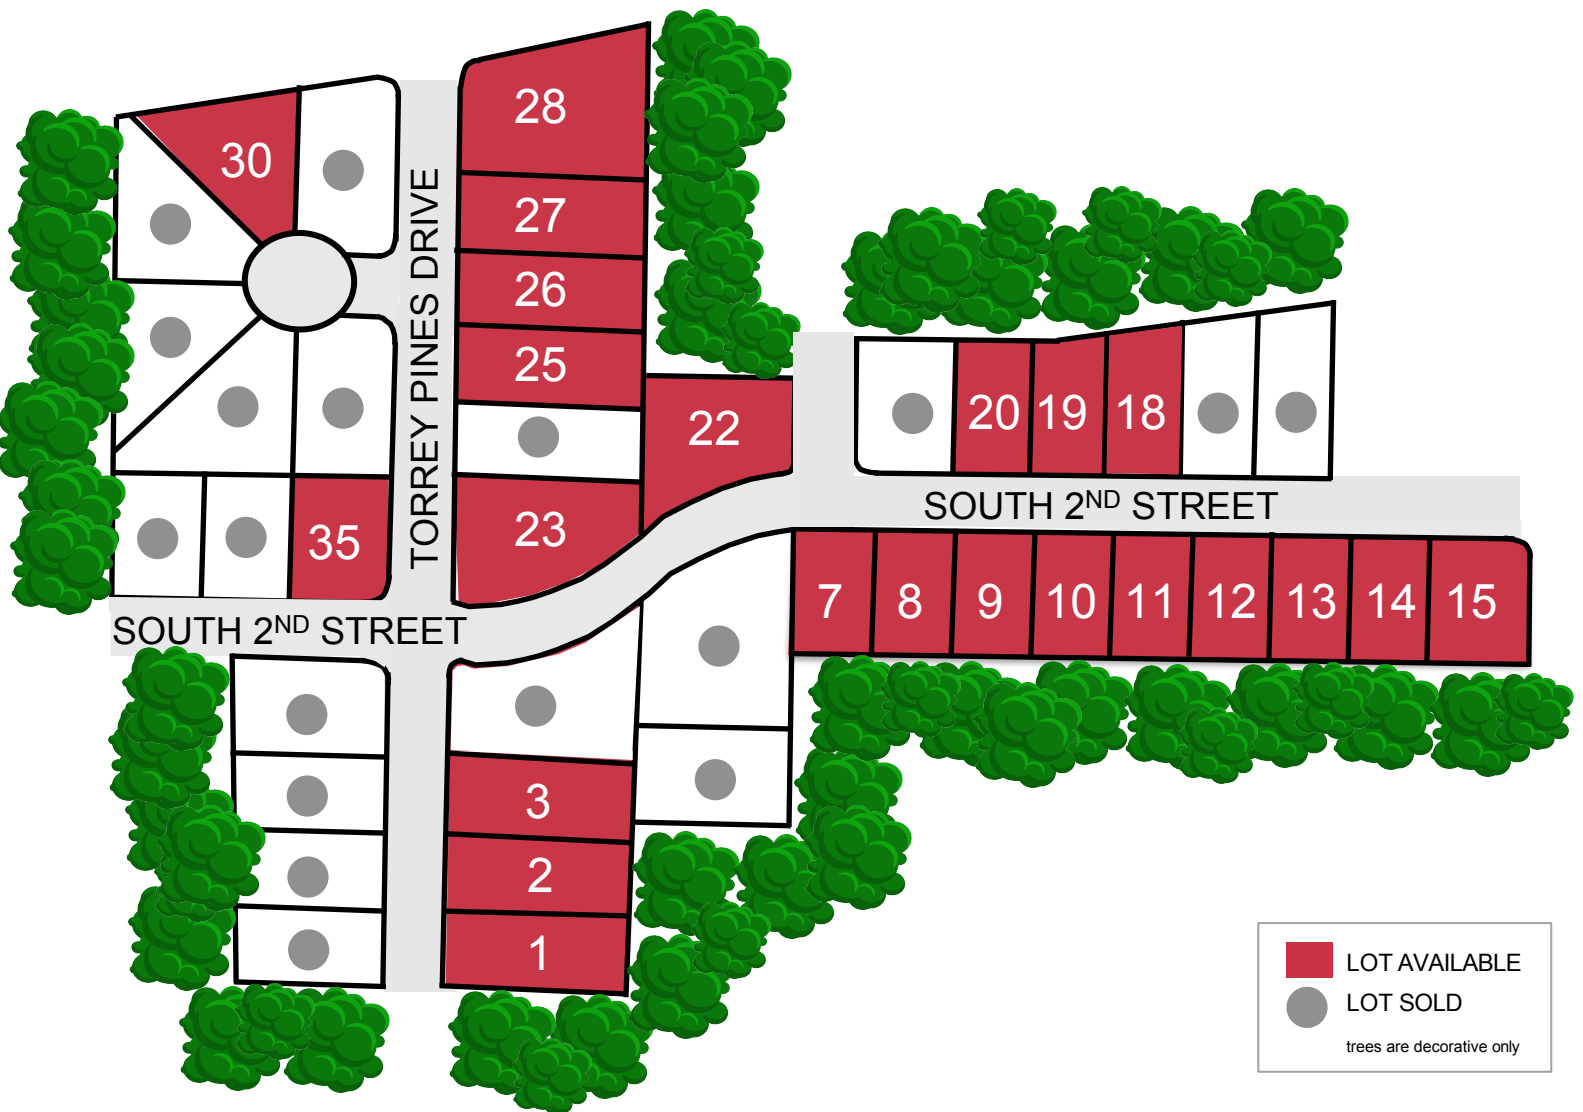

TOWNSEND FARMS THIRTEENTH ADDITION ELDRIDGE, IOWA

DIRECTIONS

North on Hwy 61.
Exit LeClaire Rd. and left.
Left on S. 1st St.
Right on Torrey Pines Dr.

www.melfosterco.com

Updated 7-22