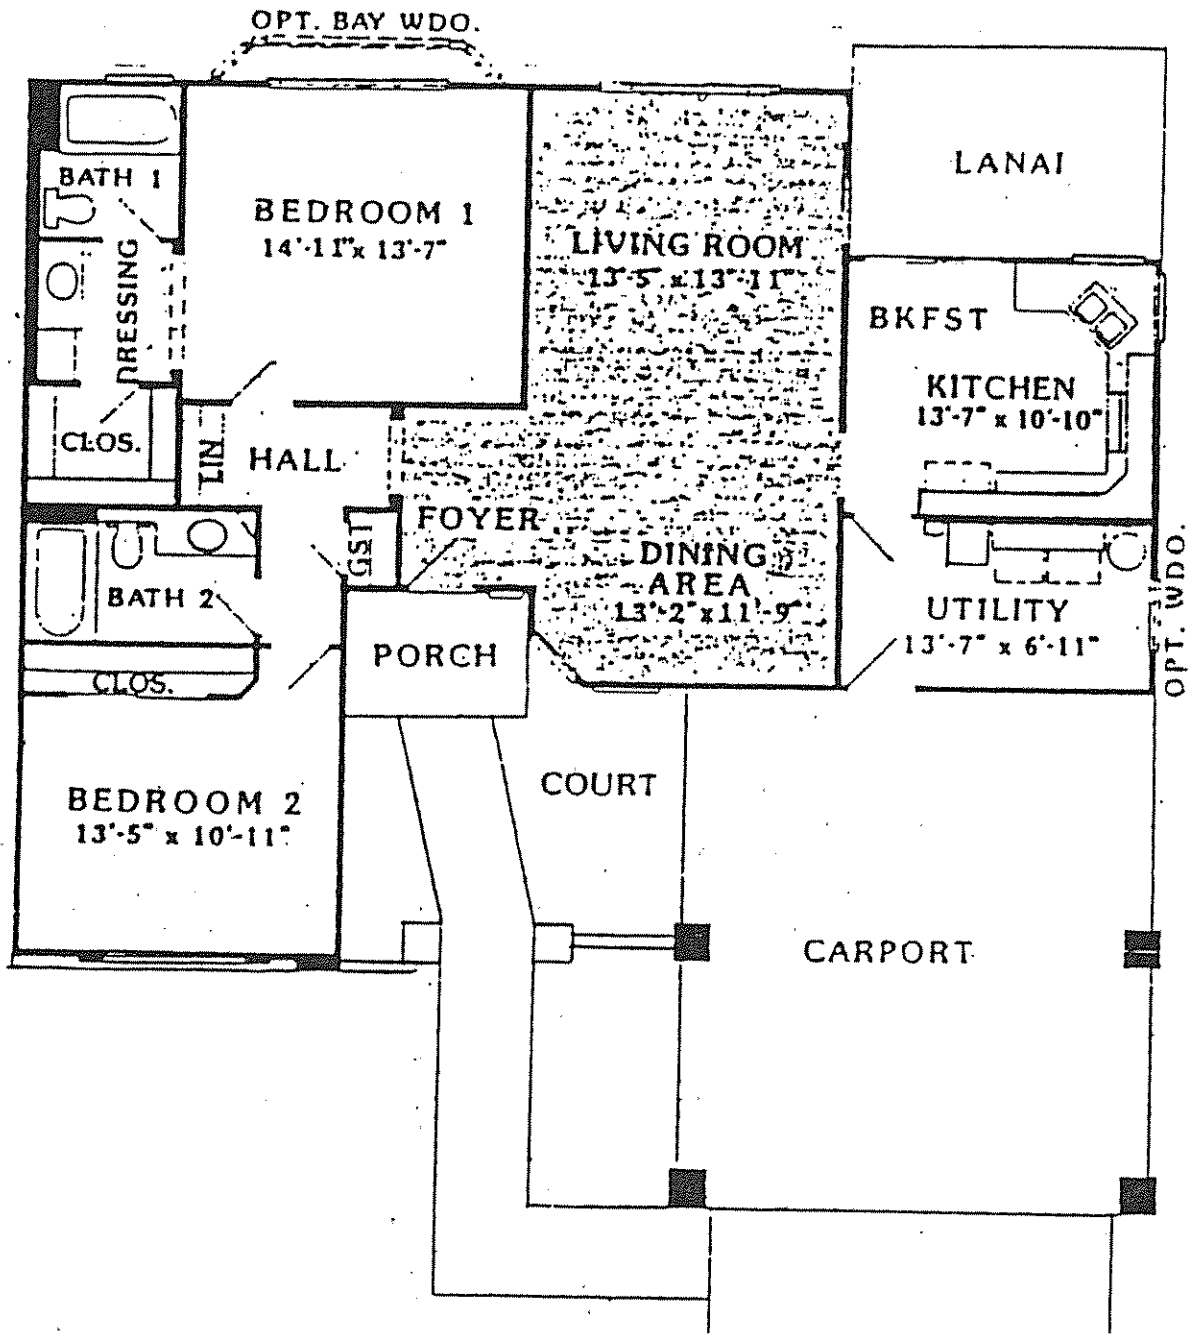

Duplex

D8521
APPROXIMATE
LIVABLE AREA
1355 SQ. FT.

Vaulted Ceiling

The Coconino