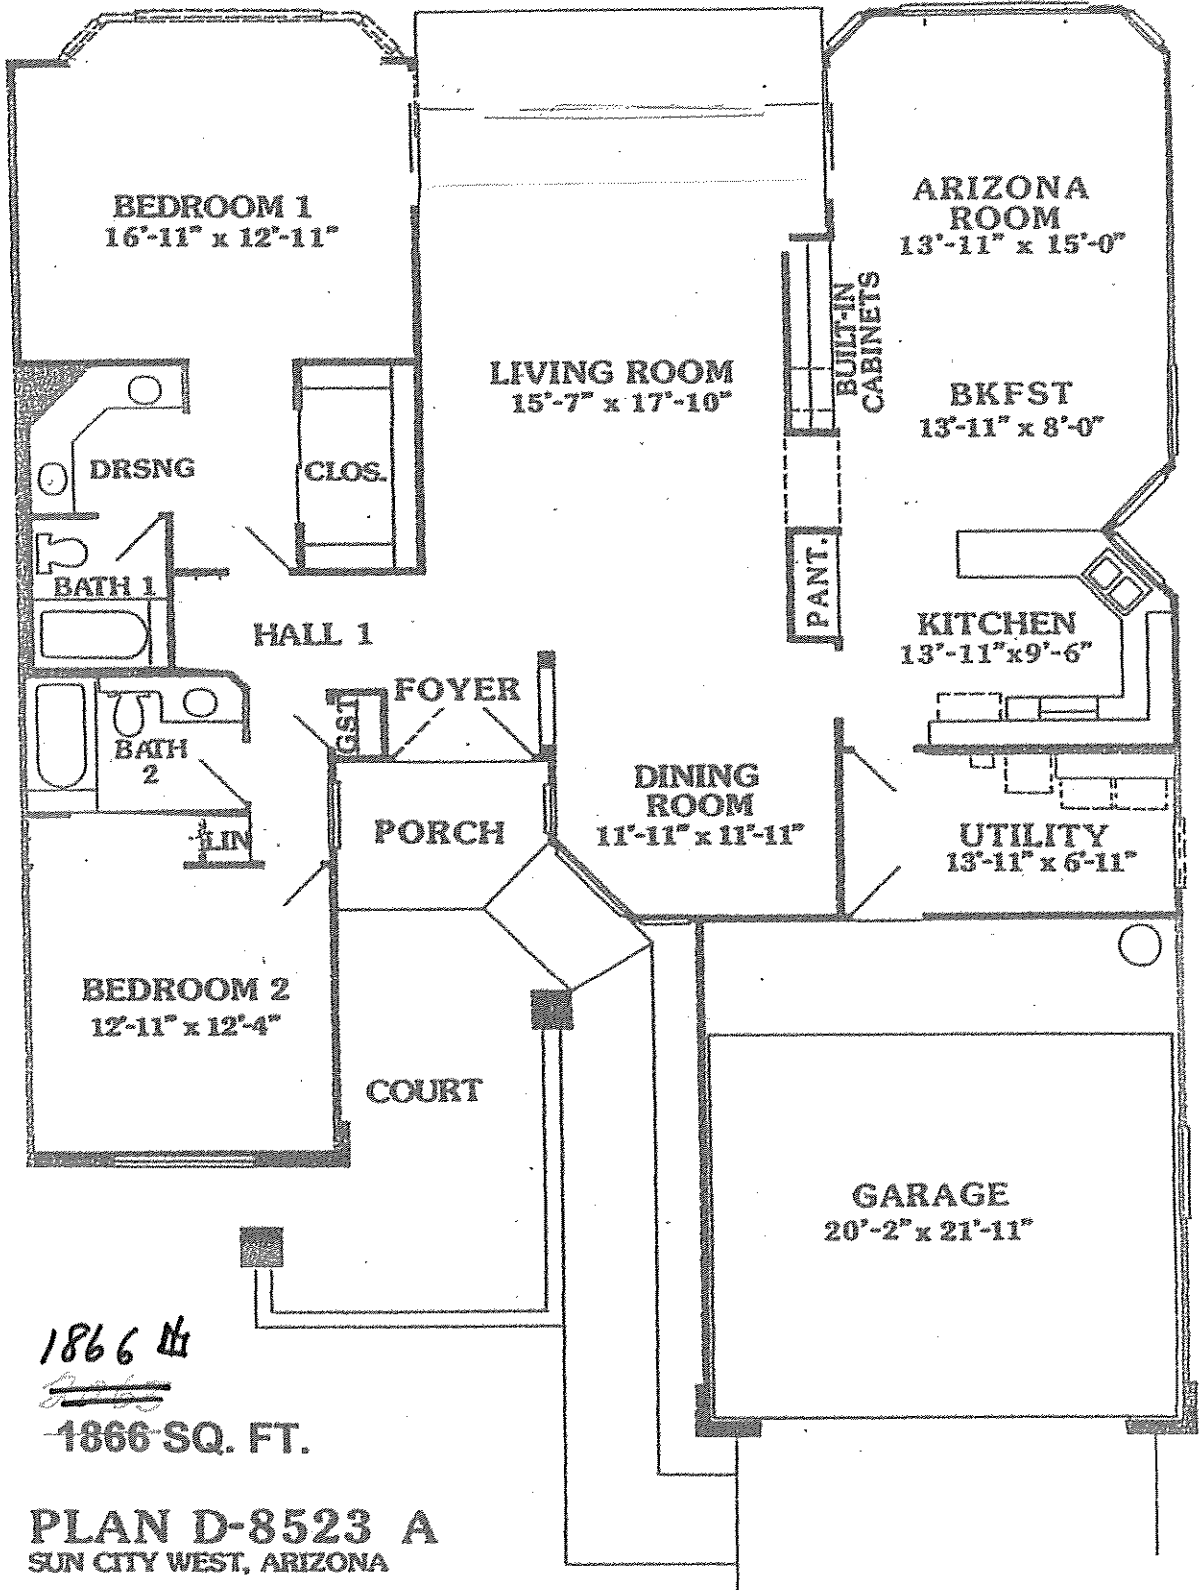

Duplex

1866 sq ft

1866 SQ. FT.

PLAN D-8523 A
SUN CITY WEST, ARIZONA

The aspen

ALL MEASUREMENTS SHOWN ARE APPROXIMATE AND NOT NECESSARILY TO SCALE. LOCATION, SIZE AND CONSTRUCTION OF DOORS, WINDOWS, WALLS, FIREPLACES AND ANY OTHER ITEMS DEPICTED MAY VARY DEPENDING ON ELEVATION PREFERENCE OR CHOICE OF OPTIONS AND ARE SUBJECT TO CHANGE WITHOUT NOTICE. OWING TO NORMAL CONSTRUCTION TOLERANCES, THE ROOM SIZES SHOWN MAY VARY SLIGHTLY.