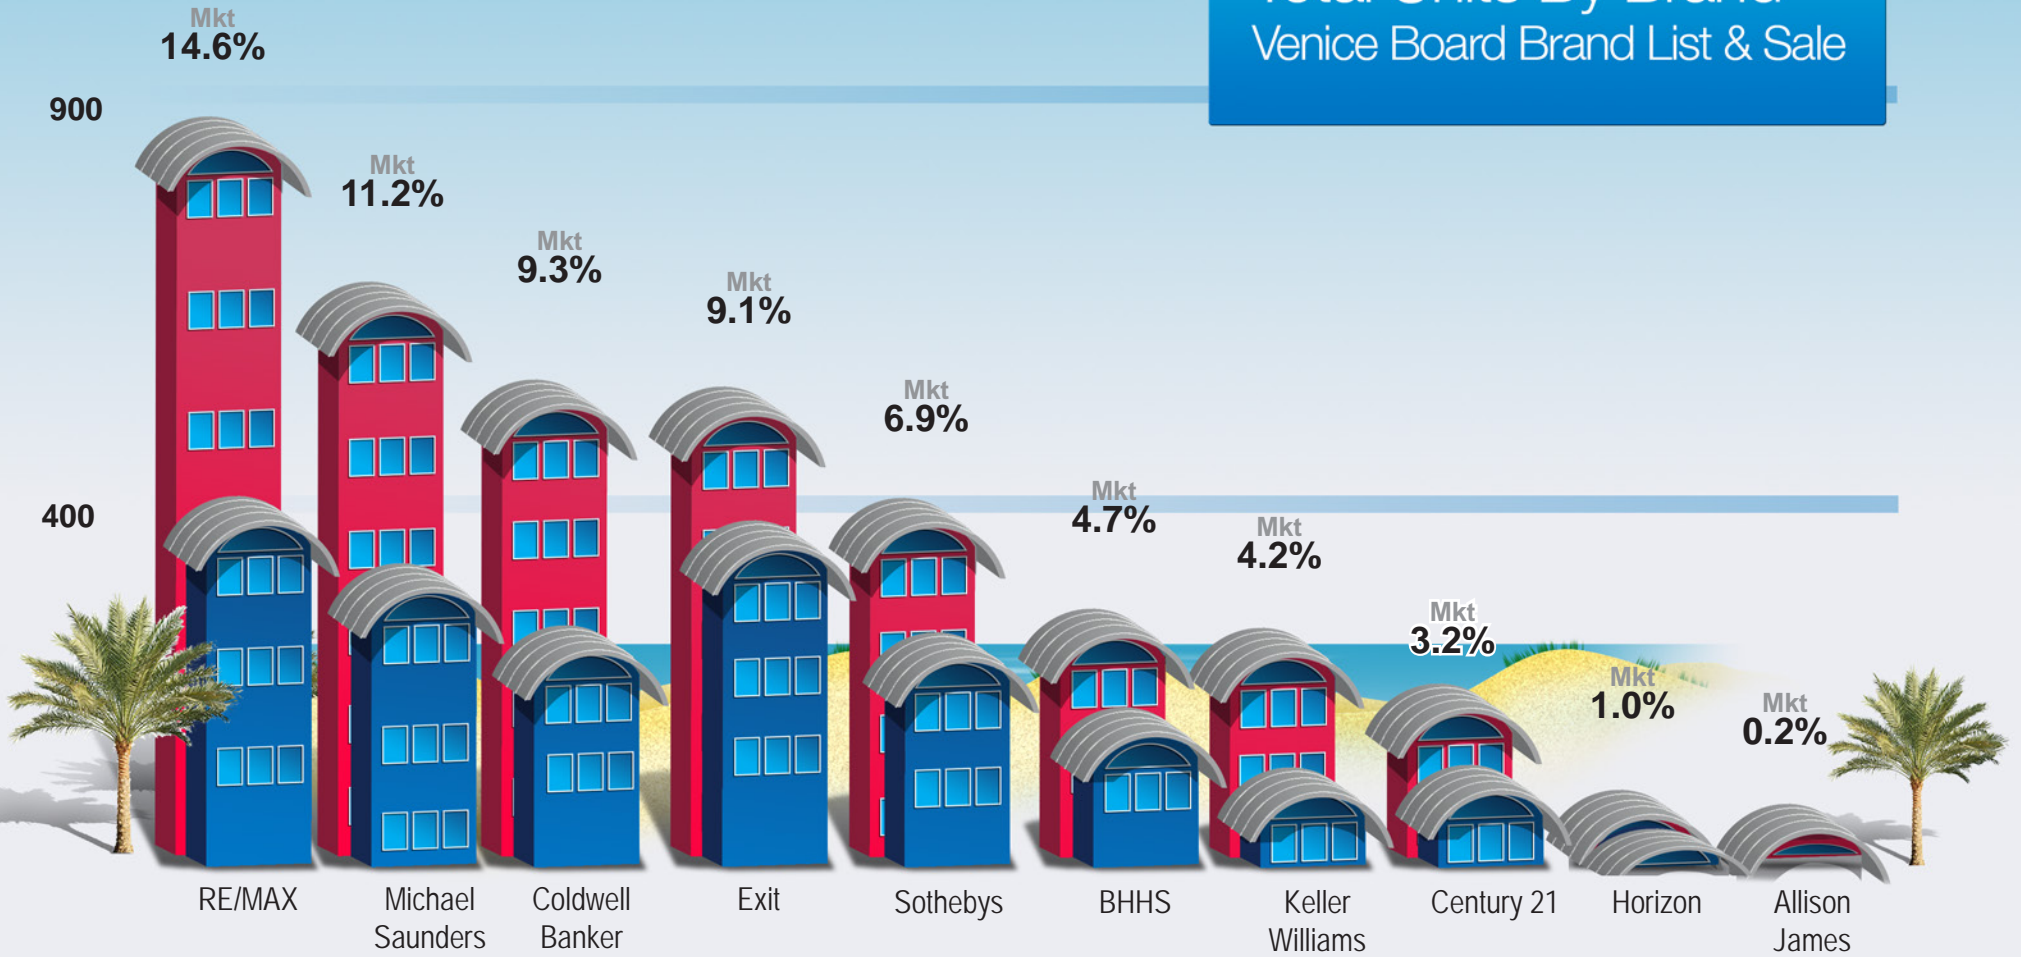

Total Units By Brand
Venice Board Brand List & Sale

List and Sell Units

MLS: MFRMLS Date: 01/01/2015 - 12/31/2015 Type: CMS Status: Sold Price: All Construction Type: All Bedrooms: All Bathrooms: All
 Property Types: Residential: (Half Duplex, Co-Op, Condominium, Manufactured, Manufactured/Mobile in PA, Manufactured/Mobile out, Mobile, Mobile With Single In Land, Modular, Planned Unit Development,...)
 City: Venice