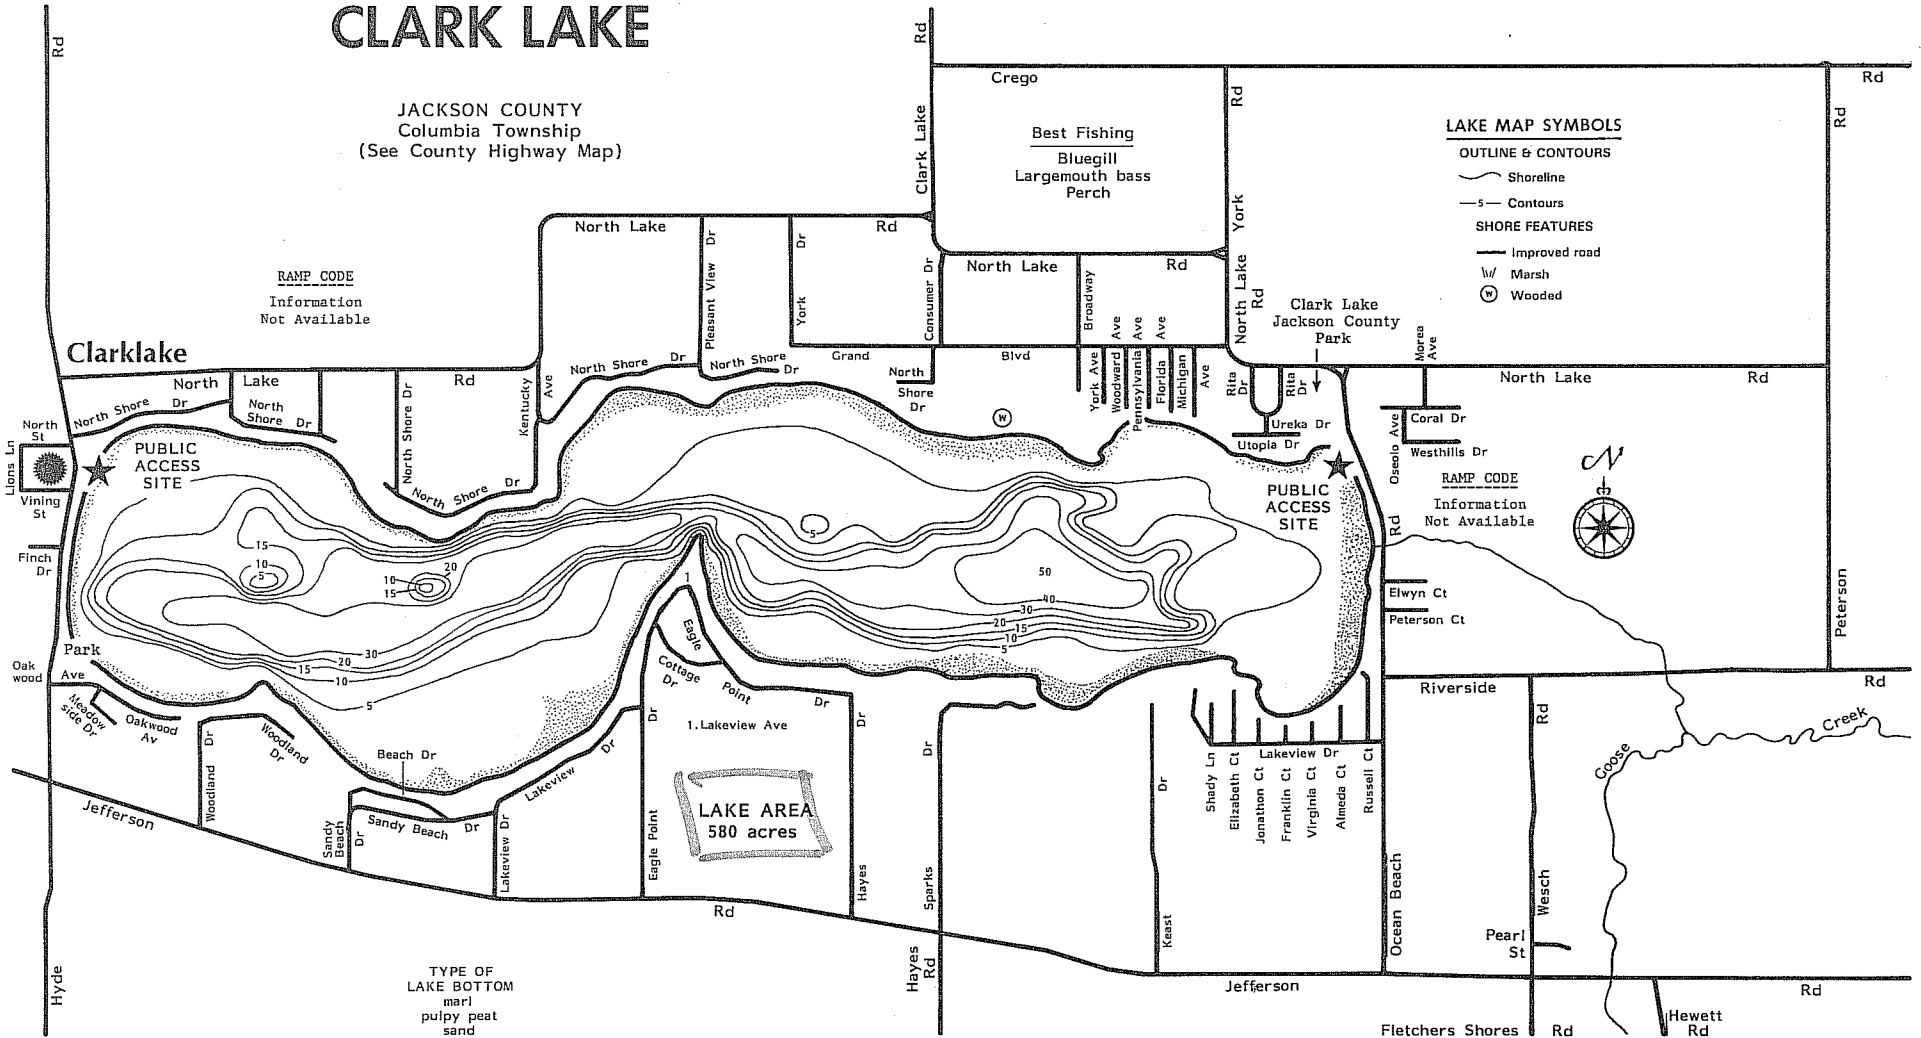

CLARK LAKE

JACKSON COUNTY
Columbia Township
(See County Highway Map)

RAMP CODE
Information
Not Available

LAKE MAP SYMBOLS

OUTLINE & CONTOURS

Shoreline

Contours

SHORE FEATURES

Improved road

Marsh

Wooded

RAMP CODE
Information
Not Available

TYPE OF
LAKE BOTTOM
marl
pulpy peat
sand