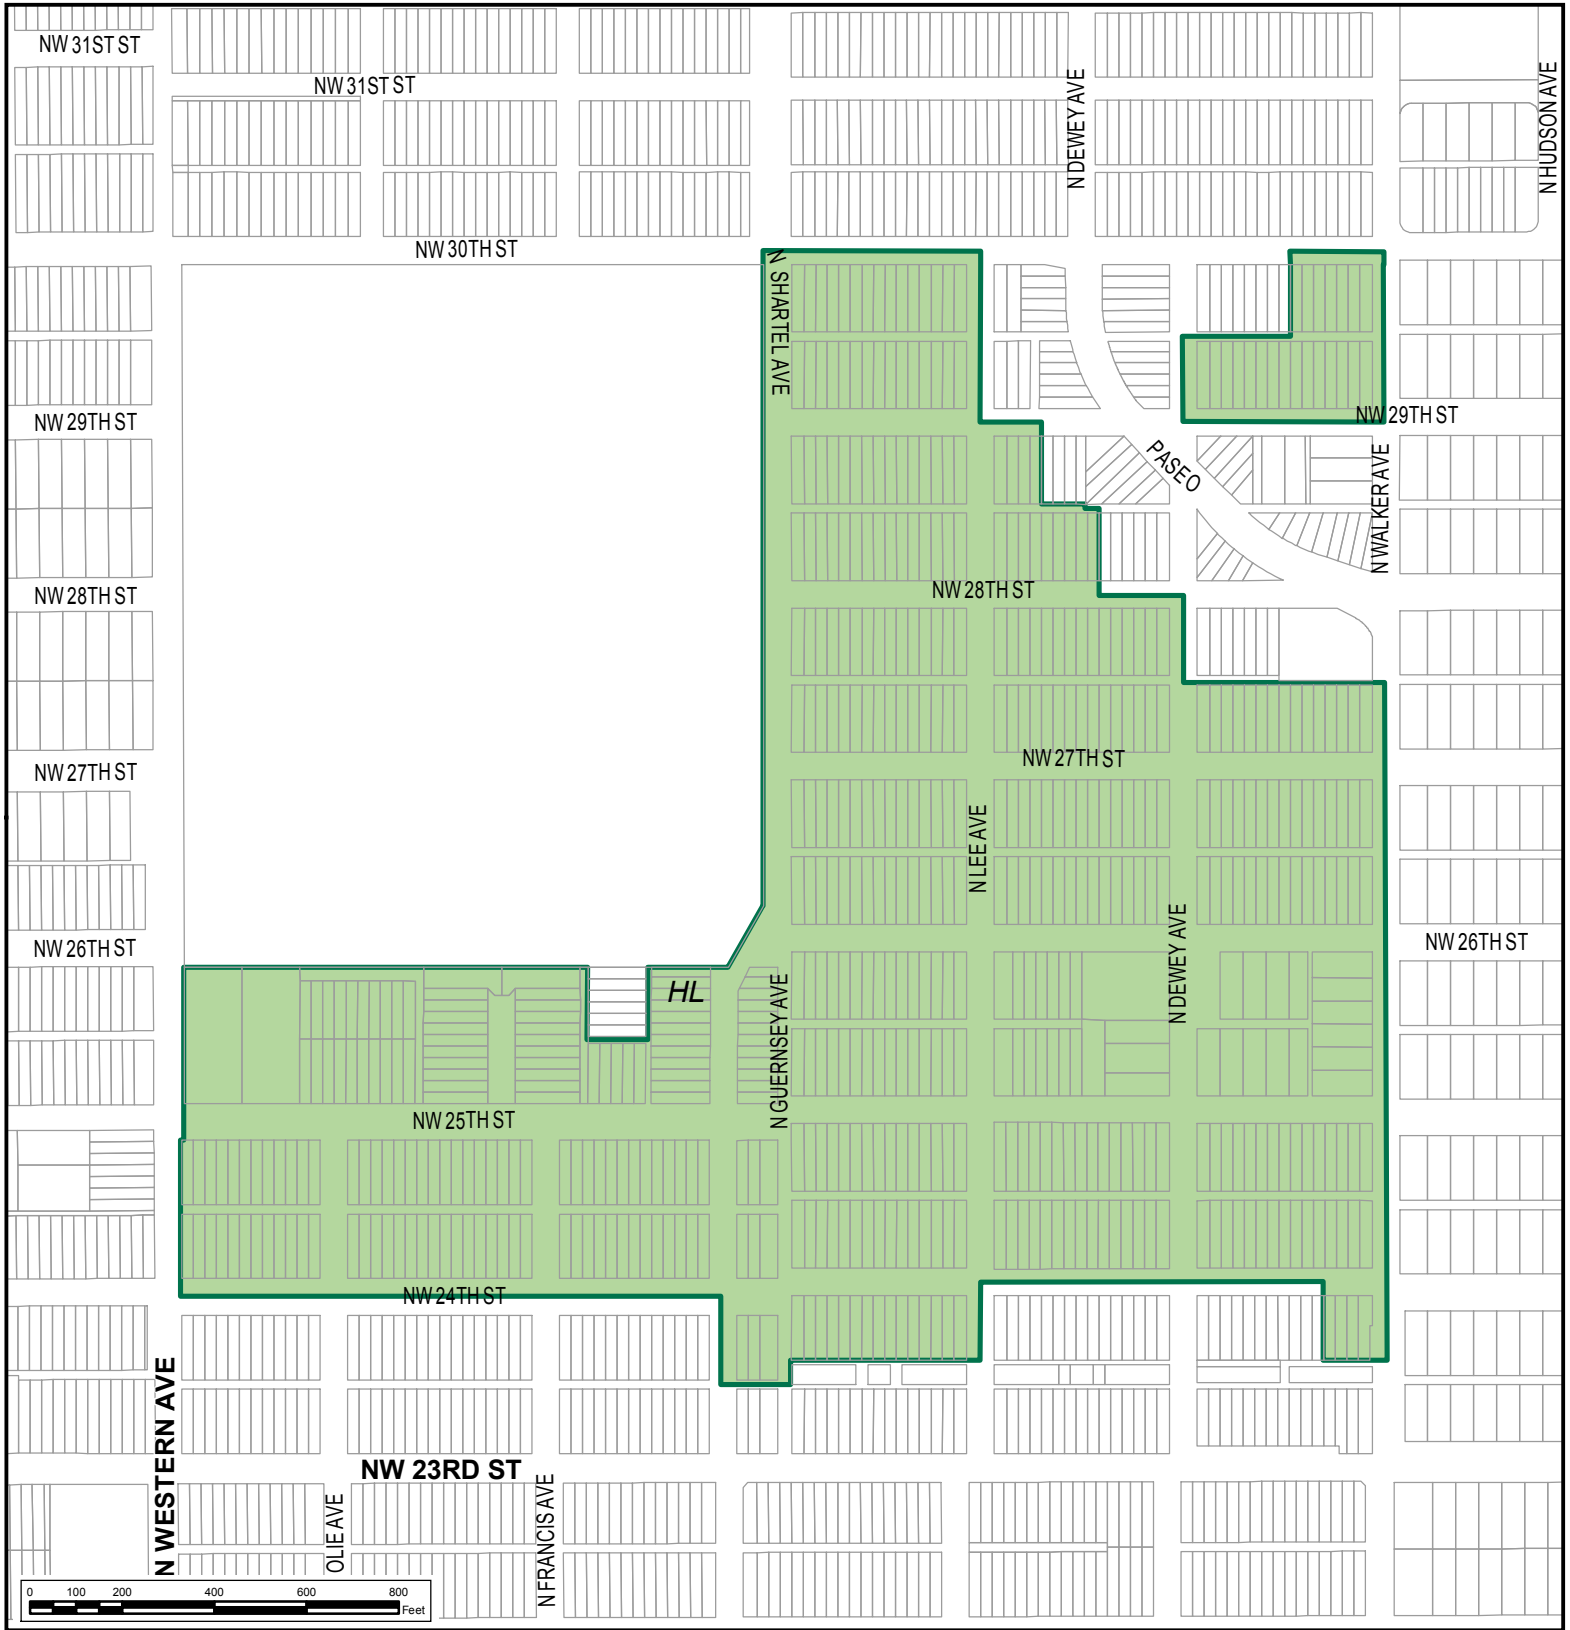

Paseo Historic Landmark Overlay Zoning District

The City of
OKLAHOMA CITY
PLANNING DEPARTMENT

Prepared: 3/17/10