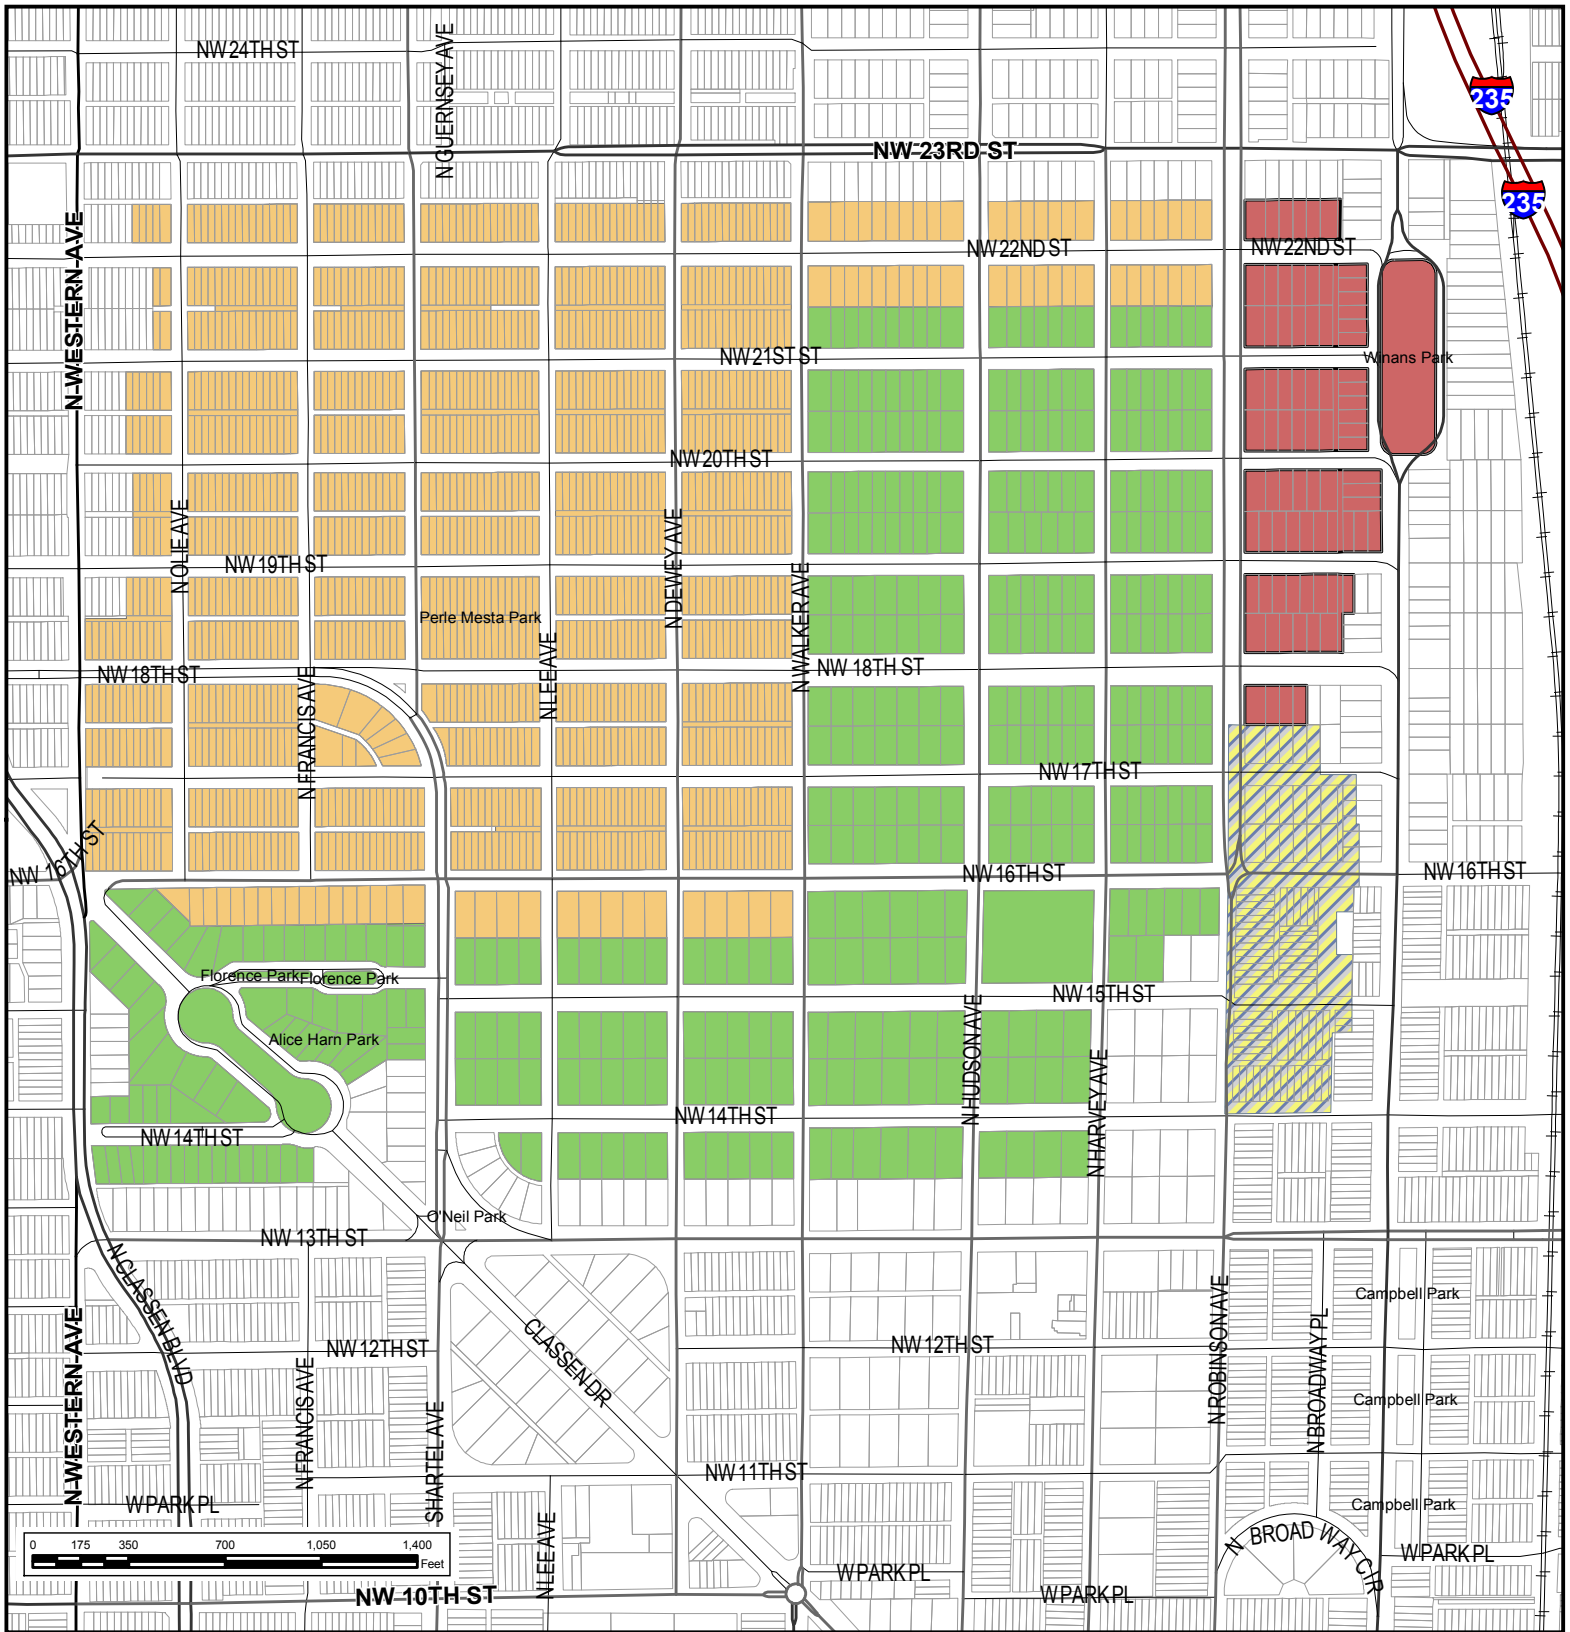

Mesta Park and Heritage Hills Historic Districts

-  Mesta Park HP Zoning District
-  Heritage Hills East HP Zoning District
-  Heritage Hills HP Zoning District
-  Heritage Hills East HL Overlay District

The City of
OKLAHOMA CITY
PLANNING DEPARTMENT

Prepared: 1/6/09