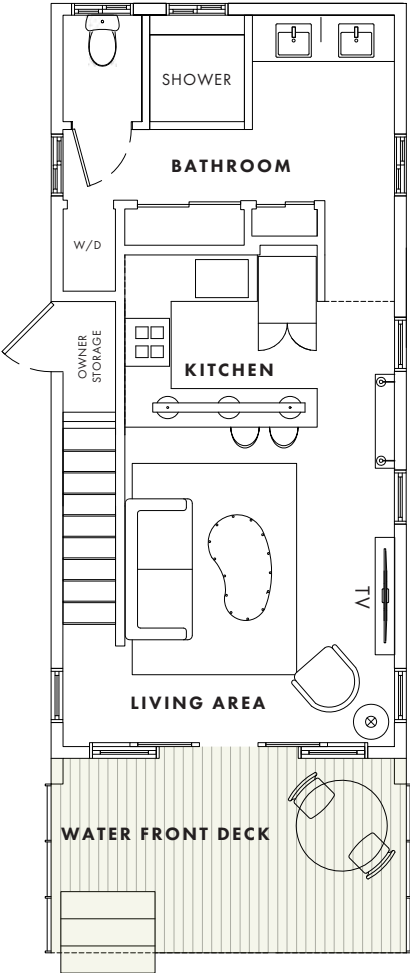

ITZANABELIZE.COM 1800.591.3077 INFO@ITZANABELIZE.COM

ITZ'ANA

1

BEDROOM
SOLAR COTTAGE

ONE BEDROOM SOLAR COTTAGE

1250 SQ. FT TOTAL SIZE \ 725 SQ. FT INTERIOR SIZE*

1ST FLOOR

2ND FLOOR

ITZANABELIZE.COM 1800.591.3077 INFO@ITZANABELIZE.COM

VILLA DETAILS 1 Bedroom and 1 Bathroom. Fully Furnished Interiors by Samuel Amoia Associates. KitchenAid and Whirlpool Appliances. LG LED TV. Kohler Bathroom Finishes. Upstairs and Downstairs Waterfront Decks. Boat Docking. Central Air Conditioning. Energy Efficient Metal Roof.