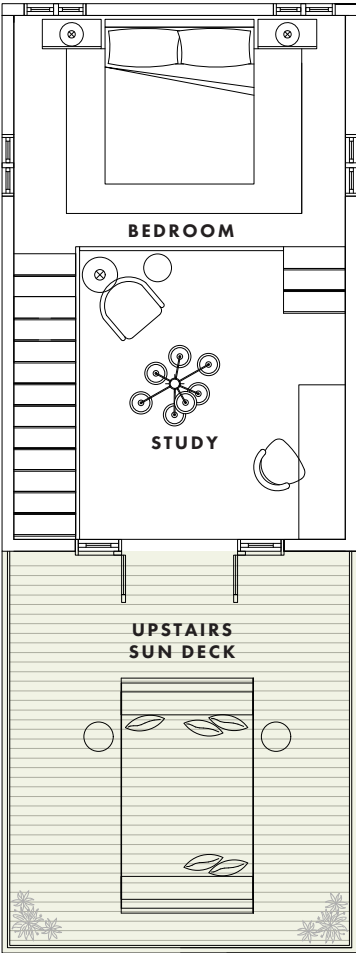

ITZANABELIZE.COM 1800.591.3077 INFO@ITZANABELIZE.COM

ITZ'ANA

1

BEDROOM
SOLAR COTTAGE

ONE BEDROOM SOLAR COTTAGE

1250 SQ. FT TOTAL SIZE \ 725 SQ. FT INTERIOR SIZE*

1ST FLOOR

2ND FLOOR

ITZANABELIZE.COM 1800.591.3077 INFO@ITZANABELIZE.COM

VILLA DETAILS 1 Bedroom and 1 Bathroom. Fully Furnished Interiors by Samuel Amoia Associates. KitchenAid and Whirlpool Appliances. LG LED TV. Kohler Bathroom Finishes. Upstairs and Downstairs Waterfront Decks. Boat Docking. Central Air Conditioning. Energy Efficient Metal Roof.