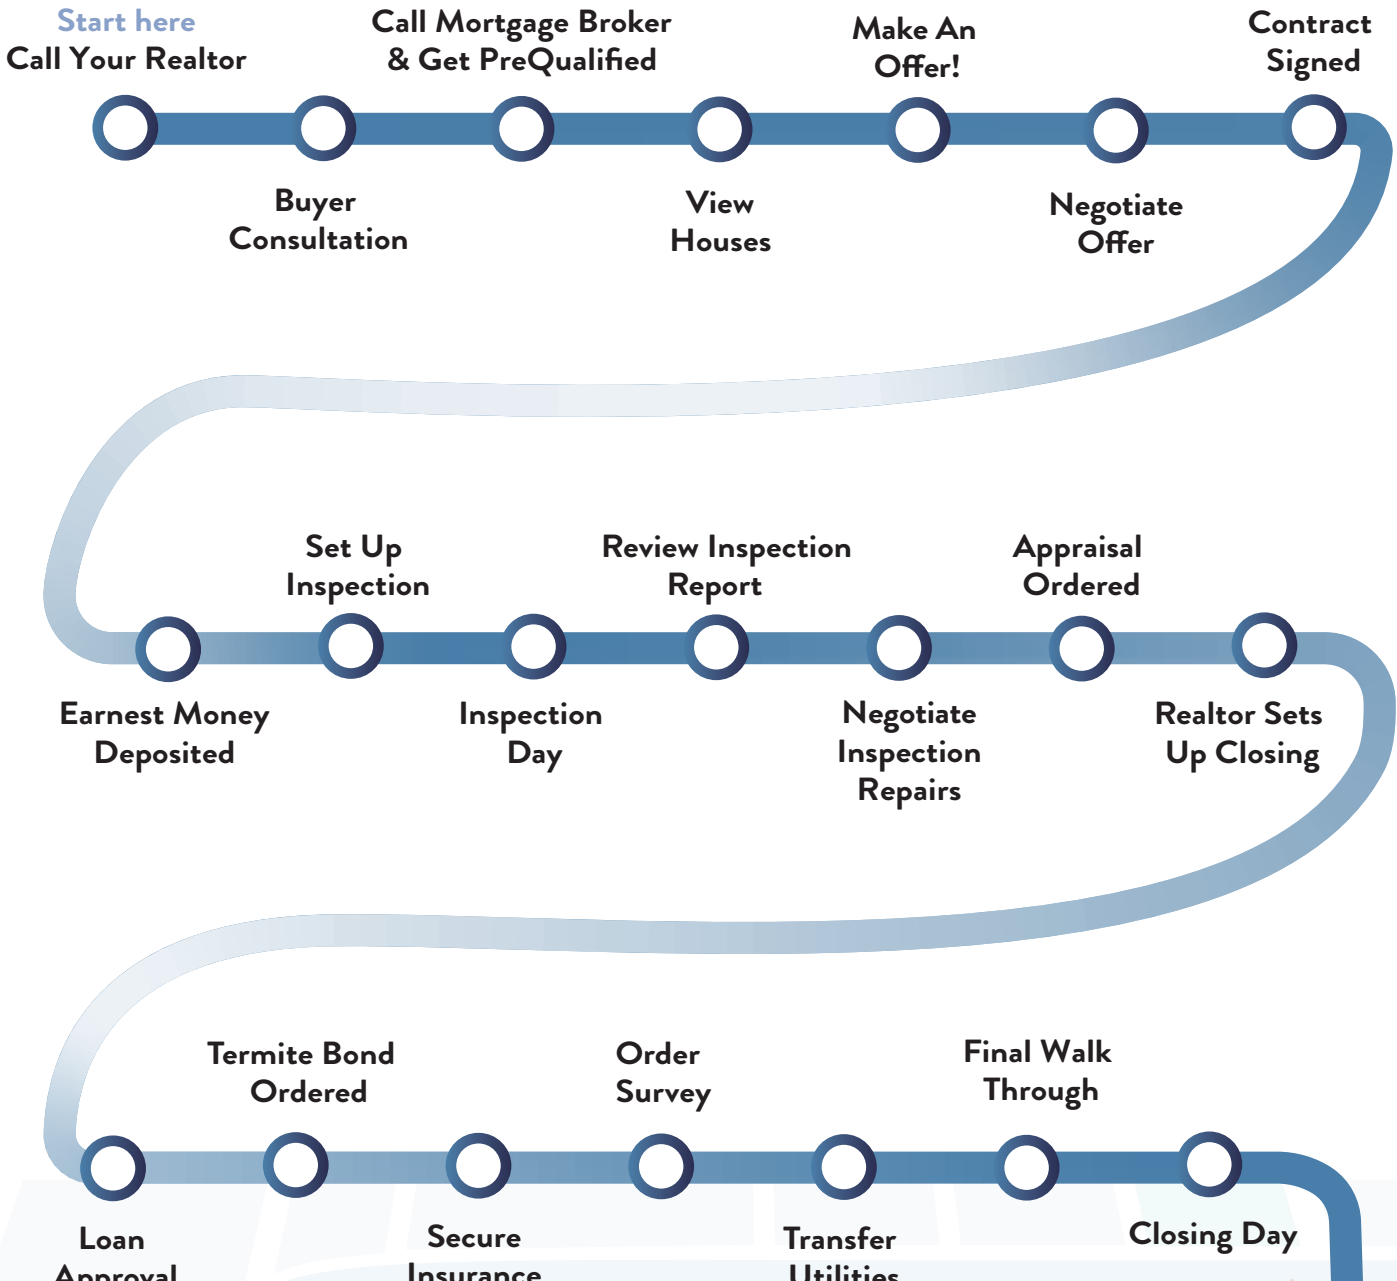

# Let's Get Moving!

A checklist from Rosemary Weed - RealtySouth

**MOVE  
IN!**

**RW**

rosemary weed

205-902-1818