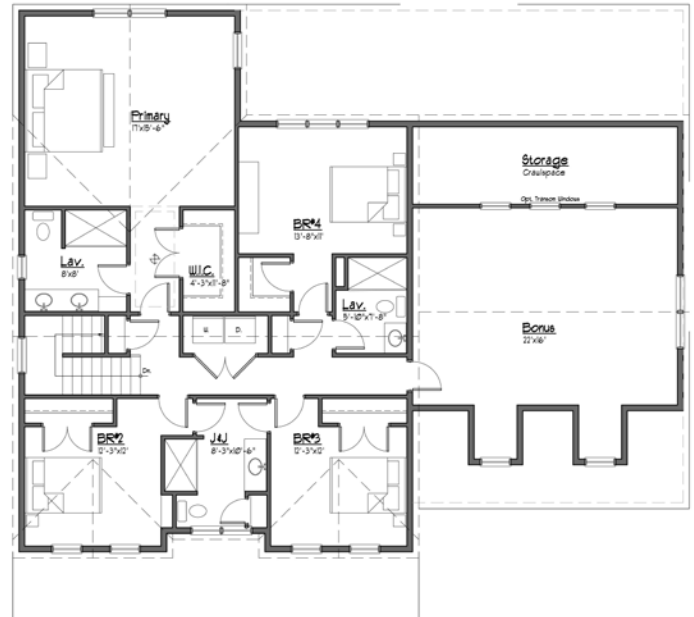

ORCHARD HEIGHTS

OrchardHeightsWestHartford.com

4 BEDROOM PLUS COLONIAL

4 Bedrooms, Bonus Room | 3.5 Baths | 3,339 SF

ALTERNATE SECOND FLOOR PLAN
SCALE: 1/4"=1'-0"
Add 162 Sqft.

FIRST FLOOR PLAN
SCALE: 1/4"=1'-0"
1558 Sqft. - First Fl.
1679 Sqft. - 2nd Fl.
3171 - TOTAL