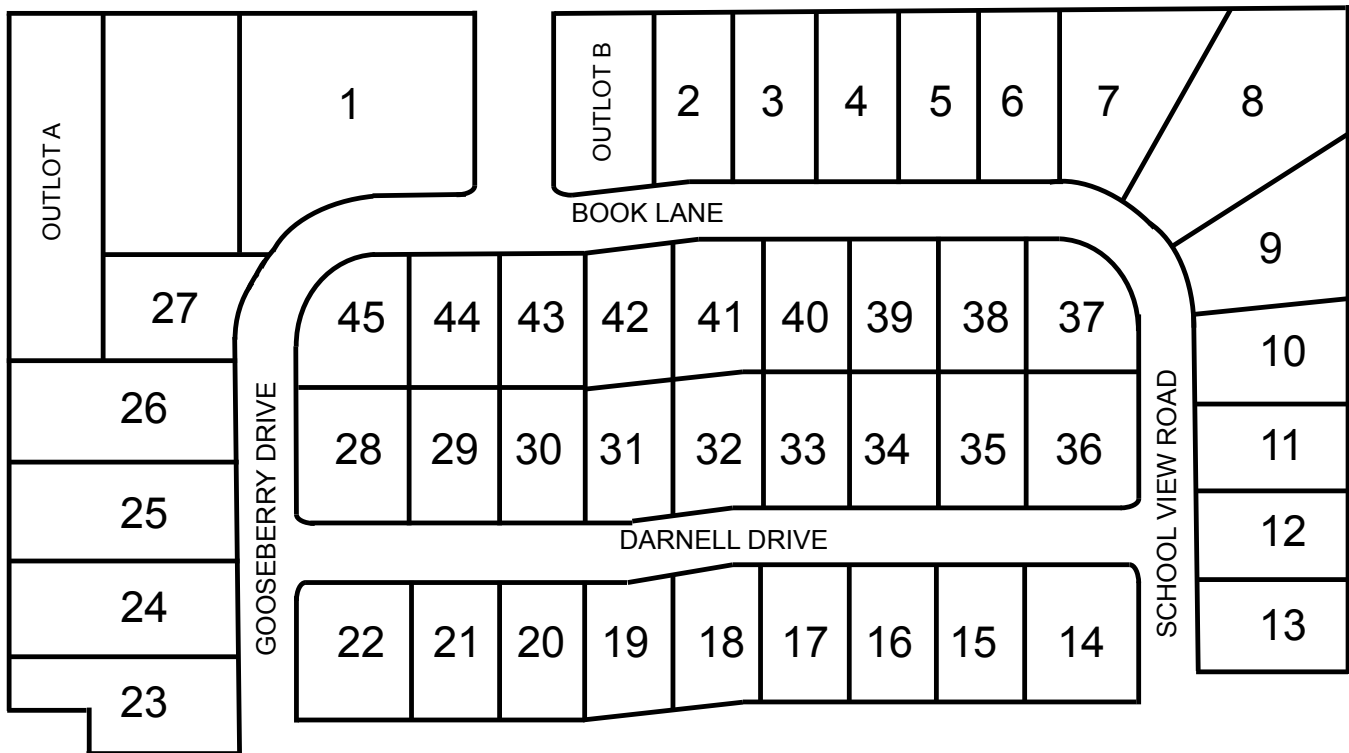

MAPLE LEAF HEIGHTS FIRST ADDITION

GENESEO, ILLINOIS

DIRECTIONS

Wolf Road from Colona east to Route 82
 Right on Route 82
 Subdivision is on left in 3 miles before reaching town