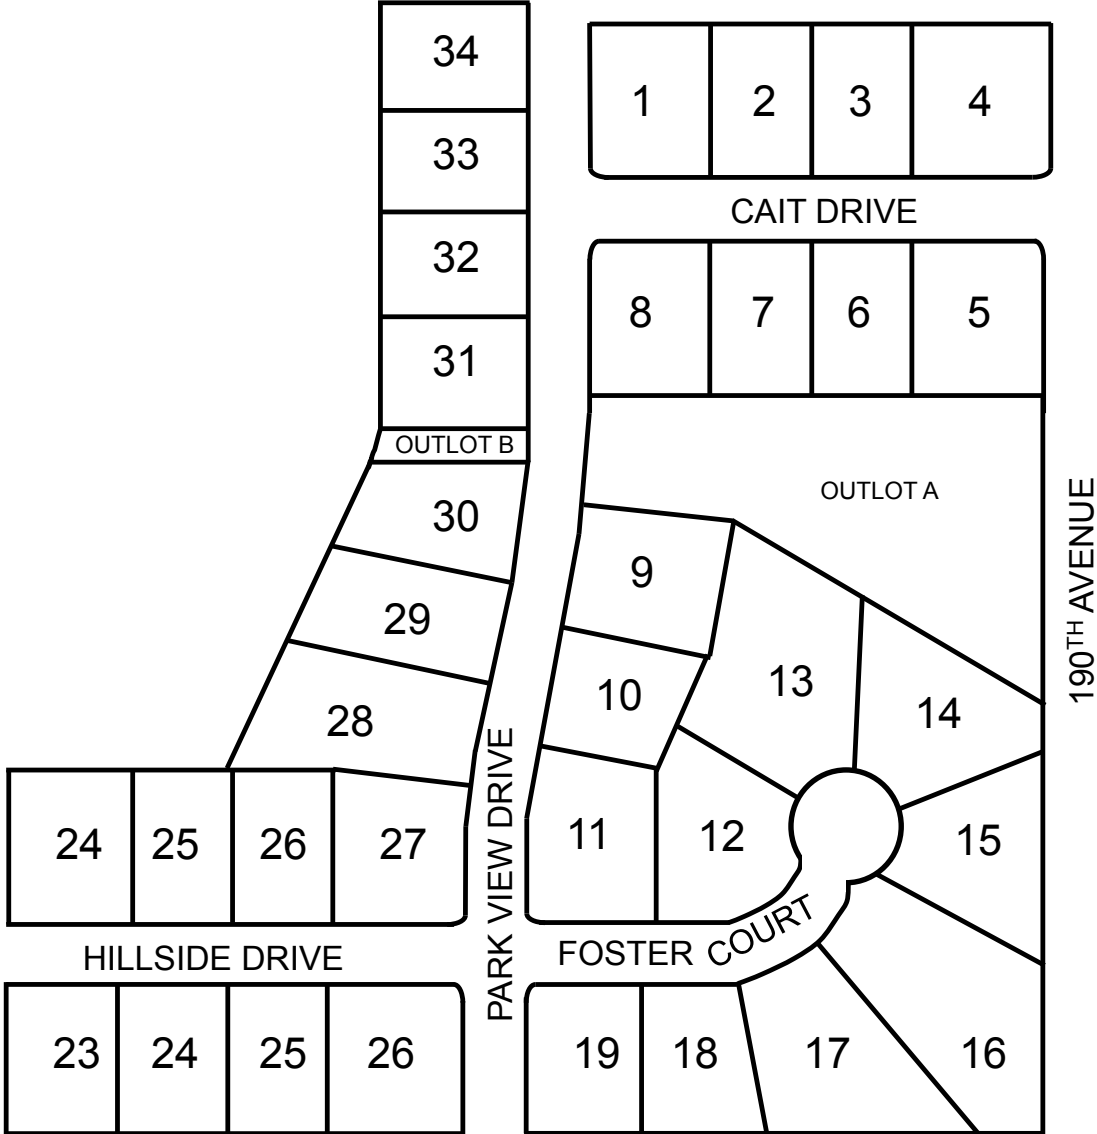

DEXTER ACRES SEVENTH ADDITION SCOTT COUNTY, IOWA

DIRECTIONS

North on Veterans Highway 61 to Scott County Park Rd.
 Right on Scott County Park Rd.
 Subdivision is .5 mile on right